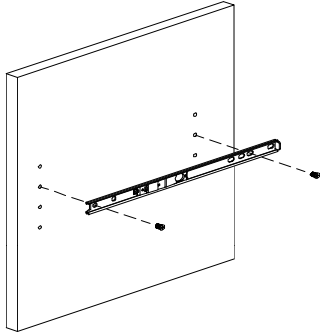

INSTALLATION INSTRUCTIONS

FOR FULL EXTENSION SLIDE WITH BASKET / WINE RACKS / SPICE RACKS

Step 1: PUSH PART A TO GET THE INNER SLIDE OUT.

Step 2: SCREW INNER SLIDE TO THE PARTITION WALL.

(Cabinet Front edge)

260m/m
(For 12" deep systems)

310m/m
(For 14" deep systems)

Step 3: JOIN OUTER SLIDE TOGETHER WITH THE INNER SLIDE.

370m/m
(For 16" deep systems)

Step 4: HANG BASKET USING THE "SECOND RIM" ON SLIDE.

WINE RACKS