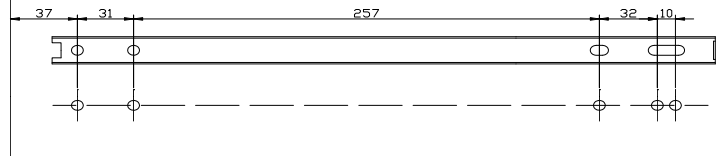

260m/m
(For 12" deep systems)

310m/m
(For 14" deep systems)

Step 3: JOIN OUTER SLIDE TOGETHER WITH THE INNER SLIDE.

370m/m
(For 16" deep systems)

Step 4: HANG BASKET USING THE "SECOND RIM" ON SLIDE.

WINE RACKS