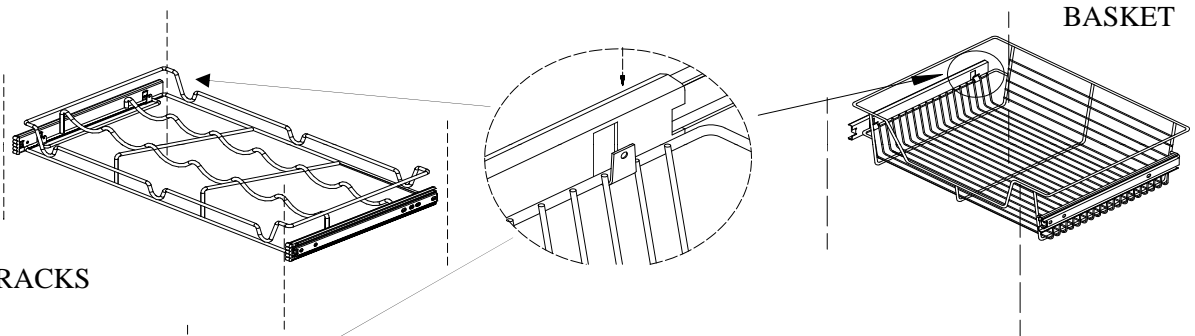

INSTALLATION INSTRUCTIONS

FOR FULL EXTENSION SLIDE WITH BASKET / WINE RACKS / SPICE RACKS

Step 1: PUSH PART A TO GET THE INNER SLIDE OUT.

Step 2: SCREW INNER SLIDE TO THE PARTITION WALL.

(Cabinet Front edge)

260m/m
(For 12" deep systems)

310m/m
(For 14" deep systems)

Step 3: JOIN OUTER SLIDE TOGETHER WITH THE INNER SLIDE.

370m/m
(For 16" deep systems)

Step 4: HANG BASKET USING THE "SECOND RIM" ON SLIDE.

WINE RACKS