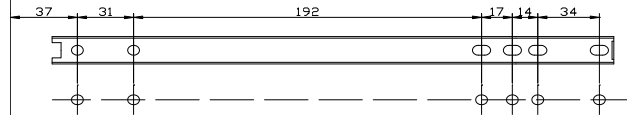

INSTALLATION INSTRUCTIONS

FOR FULL EXTENSION SLIDE WITH BASKET / WINE RACKS / SPICE RACKS

Step 1: PUSH PART A TO GET THE INNER SLIDE OUT.

Step 2: SCREW INNER SLIDE TO THE PARTITION WALL.

(Cabinet Front edge)

260m/m
(For 12" deep systems)

310m/m
(For 14" deep systems)

Step 3: JOIN OUTER SLIDE TOGETHER WITH THE INNER SLIDE.

370m/m
(For 16" deep systems)

Step 4: HANG BASKET USING THE "SECOND RIM" ON SLIDE.

WINE RACKS