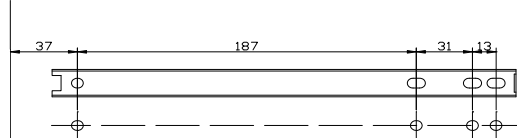

INSTALLATION INSTRUCTIONS

FOR FULL EXTENSION SLIDE WITH BASKET / WINE RACKS / SPICE RACKS

Step 1: PUSH PART A TO GET THE INNER SLIDE OUT.

Step 2: SCREW INNER SLIDE TO THE PARTITION WALL.

(Cabinet Front edge)

260m/m
(For 12" deep systems)

310m/m
(For 14" deep systems)

Step 3: JOIN OUTER SLIDE TOGETHER WITH THE INNER SLIDE.

370m/m
(For 16" deep systems)

Step 4: HANG BASKET USING THE "SECOND RIM" ON SLIDE.

WINE RACKS