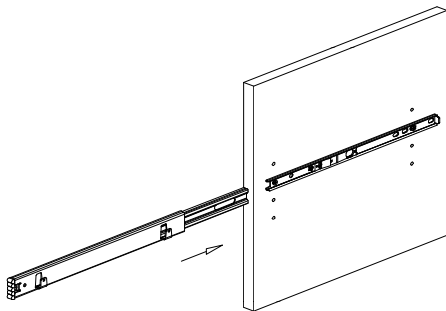

INSTALLATION INSTRUCTIONS

FOR FULL EXTENSION SLIDE WITH BASKET / WINE RACKS / SPICE RACKS

Step 1: PUSH PART A TO GET THE INNER SLIDE OUT.

Step 2: SCREW INNER SLIDE TO THE PARTITION WALL.

(Cabinet Front edge)

260m/m
(For 12" deep systems)

310m/m
(For 14" deep systems)

Step 3: JOIN OUTER SLIDE TOGETHER WITH THE INNER SLIDE.

370m/m
(For 16" deep systems)

Step 4: HANG BASKET USING THE "SECOND RIM" ON SLIDE.

WINE RACKS