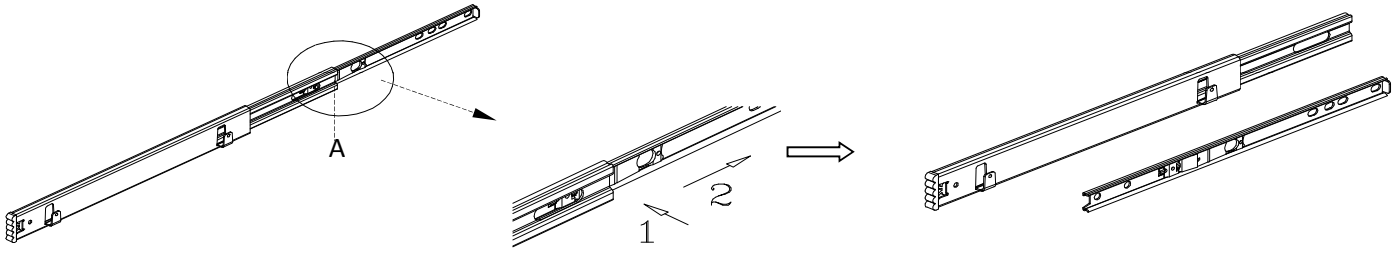

INSTALLATION INSTRUCTIONS

FOR FULL EXTENSION SLIDE WITH BASKET / WINE RACKS / SPICE RACKS

Step 1: PUSH PART A TO GET THE INNER SLIDE OUT.

Step 2: SCREW INNER SLIDE TO THE PARTITION WALL.

(Cabinet Front edge)

260m/m
(For 12" deep systems)

310m/m
(For 14" deep systems)

Step 3: JOIN OUTER SLIDE TOGETHER WITH THE INNER SLIDE.

370m/m
(For 16" deep systems)

Step 4: HANG BASKET USING THE "SECOND RIM" ON SLIDE.

WINE RACKS