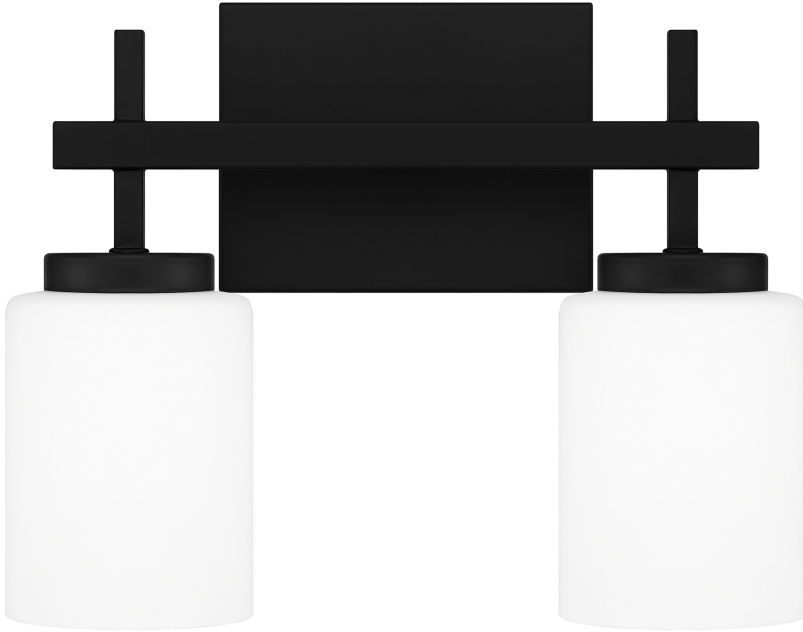

WLB8613MBK

Wilburn Bath Light

Matte Black

QUOIZEL
LIGHTING

DIMENSIONS

Dimensions: 13.00" W x 10.00" H x 5.75" D

Backplate Dimensions: 4.88"H x 6.25"W

HCWO: 7.75"

Weight: 3.59 lbs

DETAILS

Material: STEEL

Glass/Shade Description: Opal Etched Glass -
Glass - Frosted

LAMPING

Light Source: Integrated LED

PHOTOMETRICS

LED

Lumens: 1400

LED Total Watts: 15

Color Rendering: 90

Color Temperature: Warm(3000K)

ELECTRICAL

Dimmable: Yes

Dimmable To: 10.00%

Dimmer Type: CL