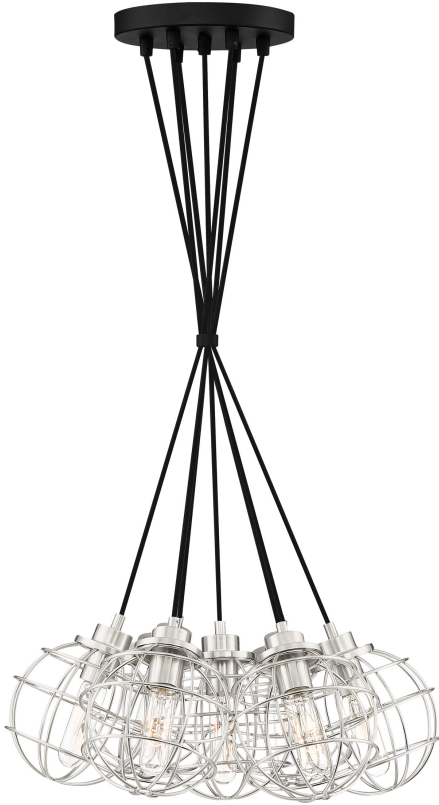

NVG2607EK

Navigator Pendant

Earth Black

QUOIZEL®

DETAILS

Material: Steel

LAMPING

Light Source: Incandescent

Bulb Included: No

Bulb Type: Medium Base

Bulb Quantity: 7

Watts per Bulb: 60

ELECTRICAL

Dimmable: Yes

Voltage: 120v

Wire Length: 8'

INSTALLATION

Location Rating: Damp

Sloped Ceiling Compatible: Yes

DIMENSIONS

Dimensions: 22" W x 8" H x 22" D

Overall Height: 105"

Canopy Dimensions: 8.00" Dia.

Chain/Downrod Length: 8'

Weight: 20.00 lbs

Dimensional Weight: 70.00 lbs.

We reserve the right to revise the design of components of any product due to parts availability or change in our Listed Mark standards without assuming any obligation or liability to modify any products previously manufactured and without notice. This literature depicts a product DESIGN that is the SOLE and EXCLUSIVE PROPERTY of Quoizel Lighting Inc. Compliance with U.S. COPYRIGHT and PATENT requirements, notification is hereby presented in this form that this literature, or this product depicts, is NOT to be copied, altered or used in any manner without the express written consent of, or contrary to the best interests of Quoizel Inc. 03/31/2013