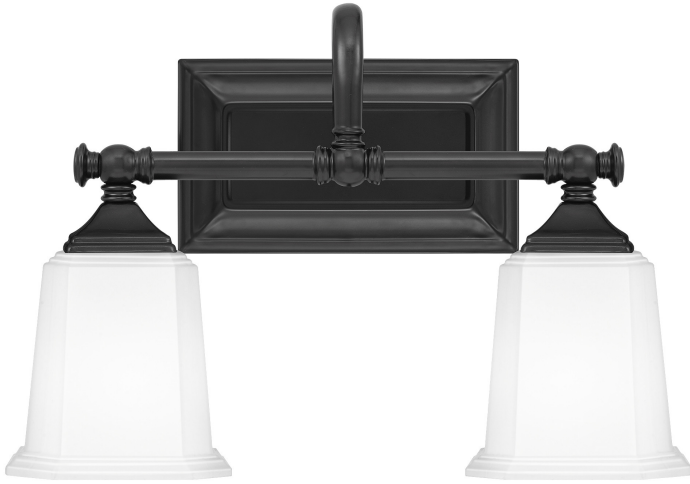

NL8602EK

Nicholas Bath Light
Earth Black

QUOIZEL
LIGHTING

DETAILS

Material: Steel

Glass/Shade Description: Opal Etched Glass

LAMPING

Light Source: Incandescent

Bulb Included: No

Bulb Type: Medium Base

Bulb Quantity: 2

Watts per Bulb: 100

ELECTRICAL

Dimmable: Yes

Voltage: 120v

Wire Length: 0.5'

INSTALLATION

Location Rating: Damp

Install Position: Up/Down

Sloped Ceiling Compatible: No

DIMENSIONS

Dimensions: 15.00" W x 10.00" H x 7.00" D

Backplate Dimensions: 4.50"H x 8.00"W

HCWO: 6.5"