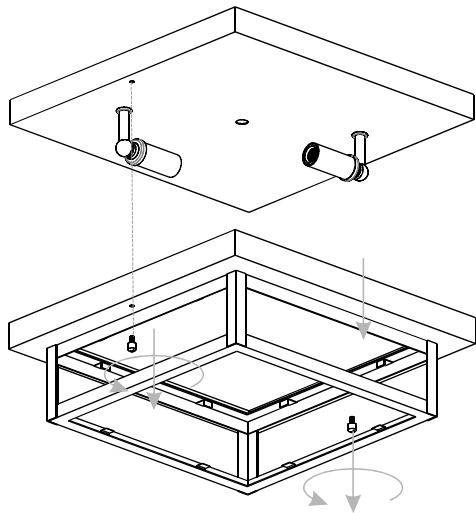

INSTALLATION

1 Remove Cage