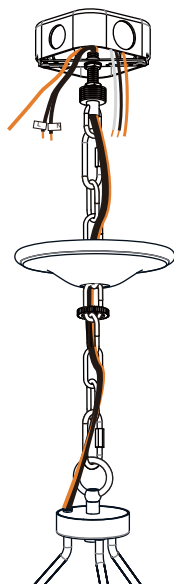

PACKAGE CONTENTS

MOUNTING HARDWARE

INSTALLATION

1 Unfold Side Arms

2 Install Top Assembly

Pull supply wires while assembling.

3 Install Crossbar Assembly

4 Install Fixture Chain

OPTIONAL: Adjust Chain as desired, using pliers and soft cloth (neither included).

Suggested chain length for Ceiling height:
 8 feet ceiling: use 5 links of chain and 2 quick links
 9 feet ceiling: use 15 links of chain and 2 quick links
 10 feet ceiling: use 25 links of chain and 2 quick links.

5 Pull Supply Wires

Pull the supply wires with ground wire through the chain alternate links.

6 Wiring

INSTALLATION

7 Install Ceiling Canopy

* Ceiling Canopy shape is varies depends on item purchased.

8 Install Glass Shades and Bulbs

Install six correct bulbs referring to fixture markings and/or labels for maximum wattage.

Recommended Bulb Type (not included):

BULB BASE TYPE
Medium (E26)

BULB TYPE
TYPE A

Your installation is now complete! Restore electricity and save this sheet for future reference.