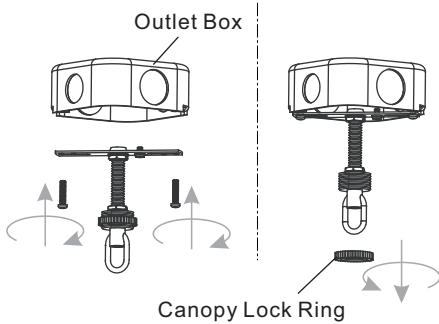

PACKAGE CONTENTS

MOUNTING HARDWARE

INSTALLATION

1 Unfold Side Arms

2 Install Top Assembly

Pull supply wires while assembling.

3 Install Crossbar Assembly

4 Install Fixture Chain

OPTIONAL: Adjust Chain as desired, using pliers and soft cloth (neither included).

Suggested chain length for Ceiling height:
 8 feet ceiling: use 5 links of chain and 2 quick links
 9 feet ceiling: use 15 links of chain and 2 quick links
 10 feet ceiling: use 25 links of chain and 2 quick links.