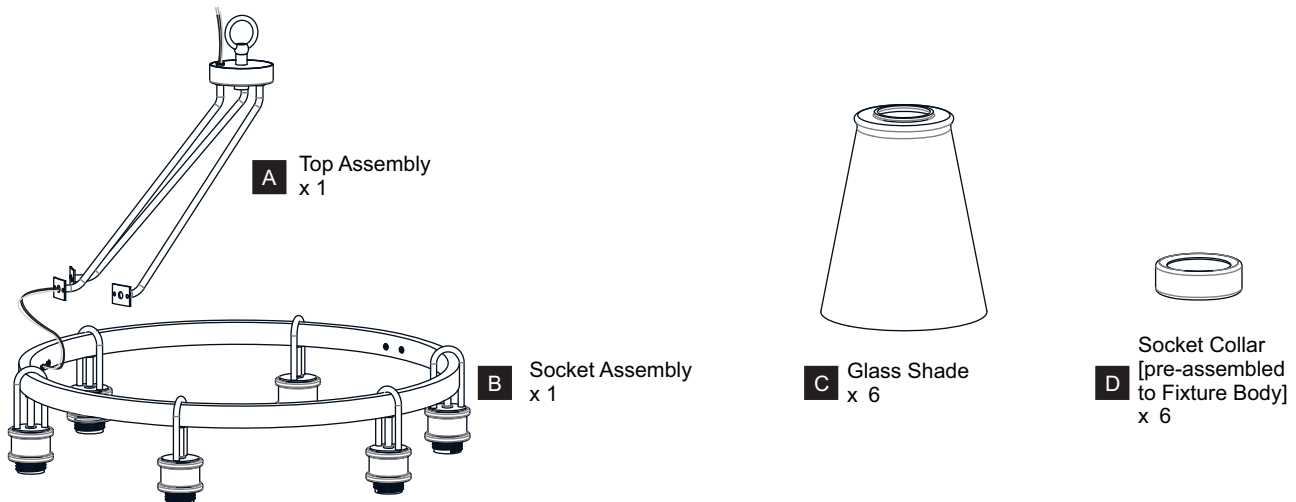

PACKAGE CONTENTS

MOUNTING HARDWARE

INSTALLATION

1 Unfold Side Arms

2 Install Top Assembly

Pull supply wires while assembling.

3 Install Crossbar Assembly

4 Install Fixture Chain