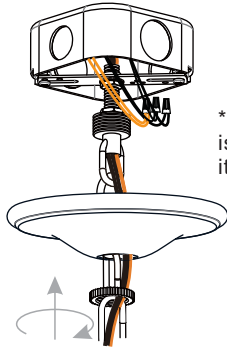

5 Pull Supply Wires

Pull the supply wires with ground wire through the chain alternate links.

6 Wiring

INSTALLATION

7 Install Ceiling Canopy

* Ceiling Canopy shape is varies depends on item purchased.

8 Install Glass Shades and Bulbs

Install six correct bulbs referring to fixture markings and/or labels for maximum wattage.

Recommended Bulb Type (not included):

BULB BASE TYPE
Medium (E26)

BULB TYPE
TYPE A

Your installation is now complete! Restore electricity and save this sheet for future reference.