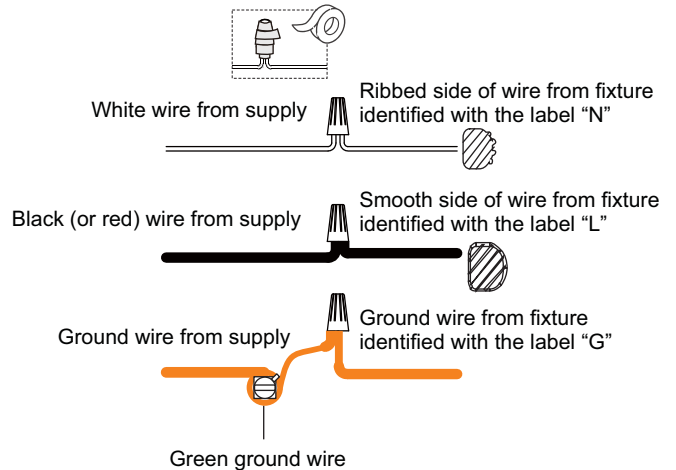

PACKAGE CONTENTS

MOUNTING HARDWARE

INSTALLATION

1 Unfold Side Arms

2 Install Top Assembly

Pull supply wires while assembling.

3 Install Crossbar Assembly

4 Install Fixture Chain

OPTIONAL: Adjust Chain as desired, using pliers and soft cloth (neither included).

Suggested chain length for Ceiling height:
 8 feet ceiling: use 5 links of chain and 2 quick links
 9 feet ceiling: use 15 links of chain and 2 quick links
 10 feet ceiling: use 25 links of chain and 2 quick links.

5 Pull Supply Wires

Pull the supply wires with ground wire through the chain alternate links.

6 Wiring

INSTALLATION

7 Install Ceiling Canopy

* Ceiling Canopy shape is varies depends on item purchased.

8 Install Glass Shades and Bulbs