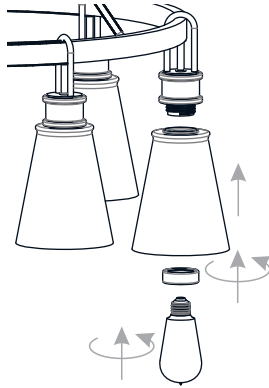

PACKAGE CONTENTS

MOUNTING HARDWARE

INSTALLATION

1 Unfold Side Arms

2 Install Top Assembly

Pull supply wires while assembling.

3 Install Crossbar Assembly

4 Install Fixture Chain

OPTIONAL: Adjust Chain as desired, using pliers and soft cloth (neither included).

Suggested chain length for Ceiling height:
 8 feet ceiling: use 5 links of chain and 2 quick links
 9 feet ceiling: use 15 links of chain and 2 quick links
 10 feet ceiling: use 25 links of chain and 2 quick links.

5 Pull Supply Wires

Pull the supply wires with ground wire through the chain alternate links.

6 Wiring

INSTALLATION

7 Install Ceiling Canopy

* Ceiling Canopy shape is varies depends on item purchased.

8 Install Glass Shades and Bulbs

Install six correct bulbs referring to fixture markings and/or labels for maximum wattage.

Recommended Bulb Type (not included):

BULB BASE TYPE
Medium (E26)

BULB TYPE
TYPE A

Your installation is now complete! Restore electricity and save this sheet for future reference.