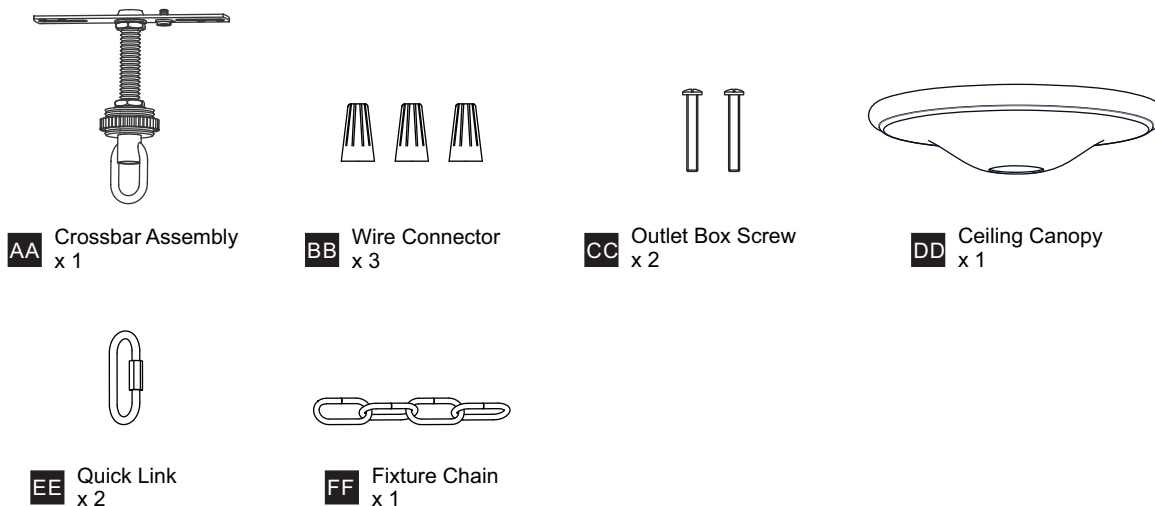

PACKAGE CONTENTS

MOUNTING HARDWARE

INSTALLATION

1 Unfold Side Arms

2 Install Top Assembly

Pull supply wires while assembling.

3 Install Crossbar Assembly

4 Install Fixture Chain