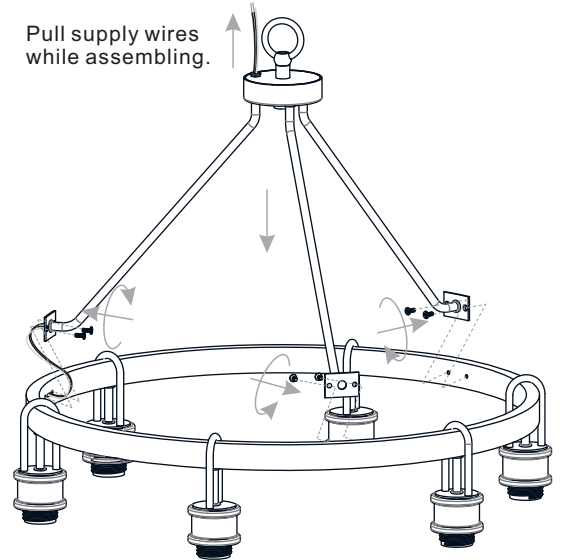

PACKAGE CONTENTS

MOUNTING HARDWARE

INSTALLATION

1 Unfold Side Arms

2 Install Top Assembly

Pull supply wires while assembling.

3 Install Crossbar Assembly

4 Install Fixture Chain

OPTIONAL: Adjust Chain as desired, using pliers and soft cloth (neither included).

Suggested chain length for Ceiling height:
 8 feet ceiling: use 5 links of chain and 2 quick links
 9 feet ceiling: use 15 links of chain and 2 quick links
 10 feet ceiling: use 25 links of chain and 2 quick links.