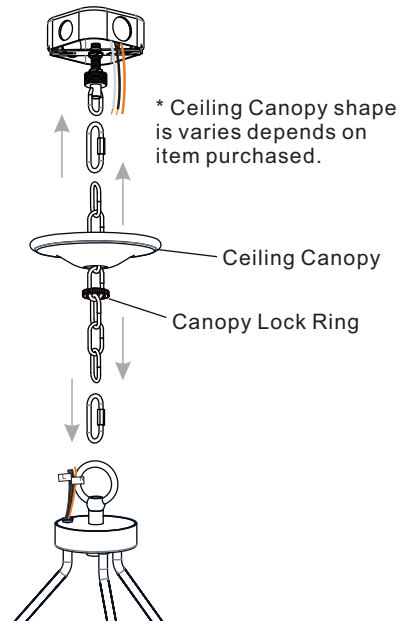

PACKAGE CONTENTS

MOUNTING HARDWARE

INSTALLATION

1 Unfold Side Arms

2 Install Top Assembly

Pull supply wires while assembling.

3 Install Crossbar Assembly

4 Install Fixture Chain

OPTIONAL: Adjust Chain as desired, using pliers and soft cloth (neither included).

Suggested chain length for Ceiling height:
 8 feet ceiling: use 5 links of chain and 2 quick links
 9 feet ceiling: use 15 links of chain and 2 quick links
 10 feet ceiling: use 25 links of chain and 2 quick links.

5 Pull Supply Wires

Pull the supply wires with ground wire through the chain alternate links.

6 Wiring

INSTALLATION

7 Install Ceiling Canopy

* Ceiling Canopy shape is varies depends on item purchased.

8 Install Glass Shades and Bulbs