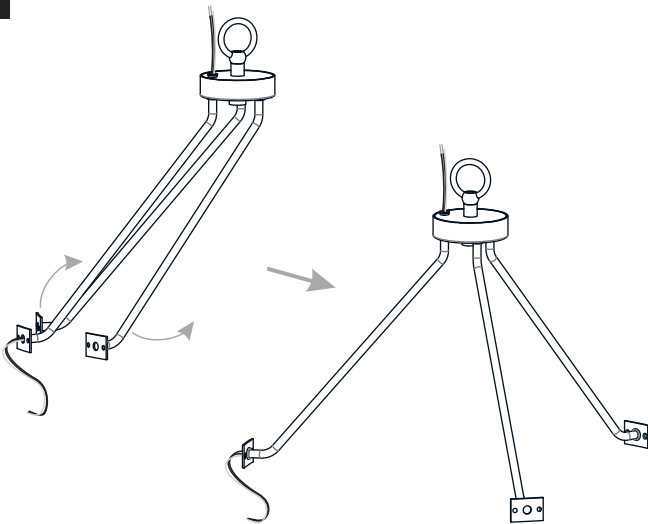

PACKAGE CONTENTS

MOUNTING HARDWARE

INSTALLATION

1 Unfold Side Arms

2 Install Top Assembly

Pull supply wires while assembling.

3 Install Crossbar Assembly

4 Install Fixture Chain

OPTIONAL: Adjust Chain as desired, using pliers and soft cloth (neither included).

Suggested chain length for Ceiling height:
 8 feet ceiling: use 5 links of chain and 2 quick links
 9 feet ceiling: use 15 links of chain and 2 quick links
 10 feet ceiling: use 25 links of chain and 2 quick links.