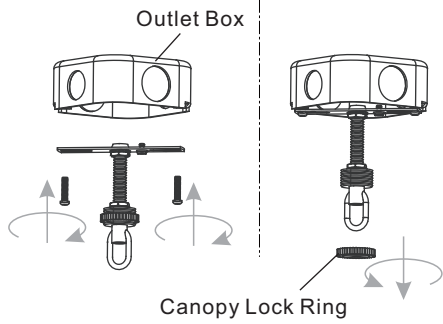

PACKAGE CONTENTS

A Fixture Body
x 1

B Glass Shade
x 1

C Socket Collar
[pre-assembled
to Fixture Body]
x 1

MOUNTING HARDWARE

AA Crossbar Assembly
x 1

BB Wire Connector
x 3

CC Outlet Box Screw
x 2

DD Ceiling Canopy
x 1

EE Quick Link
x 2

FF Fixture Chain
x 1

INSTALLATION

1 Install Crossbar Assembly

2 Install Fixture Chain

OPTIONAL: Adjust Chain as desired, using pliers and soft cloth (neither included).

Suggested chain length for Ceiling height:
 8 feet ceiling: use 8 links of chain and 2 quick links
 9 feet ceiling: use 18 links of chain and 2 quick links
 10 feet ceiling: use 28 links of chain and 2 quick links.