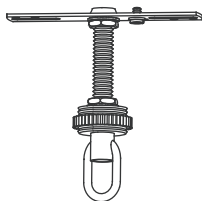

PACKAGE CONTENTS

A Fixture Body
x 1

B Glass Shade
x 1

C Socket Collar
[pre-assembled
to Fixture Body]
x 1

MOUNTING HARDWARE

AA Crossbar Assembly
x 1

BB Wire Connector
x 3

CC Outlet Box Screw
x 2

DD Ceiling Canopy
x 1

EE Quick Link
x 2

FF Fixture Chain
x 1

INSTALLATION

1 Install Crossbar Assembly

2 Install Fixture Chain

OPTIONAL: Adjust Chain as desired, using pliers and soft cloth (neither included).