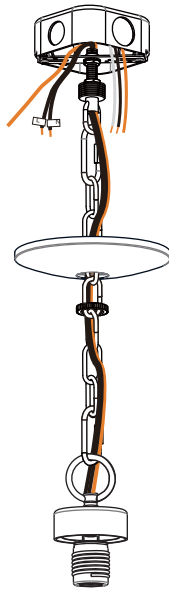

PACKAGE CONTENTS

A Fixture Body
x 1

B Glass Shade
x 1

C Socket Collar
[pre-assembled
to Fixture Body]
x 1

MOUNTING HARDWARE

AA Crossbar Assembly
x 1

BB Wire Connector
x 3

CC Outlet Box Screw
x 2

DD Ceiling Canopy
x 1

EE Quick Link
x 2

FF Fixture Chain
x 1

INSTALLATION

1 Install Crossbar Assembly

2 Install Fixture Chain

OPTIONAL: Adjust Chain as desired, using pliers and soft cloth (neither included).

Suggested chain length for Ceiling height:
 8 feet ceiling: use 8 links of chain and 2 quick links
 9 feet ceiling: use 18 links of chain and 2 quick links
 10 feet ceiling: use 28 links of chain and 2 quick links.

3 Pull Supply Wires

Pull the supply wires with ground wire through the chain alternate links.

4 Wiring

5 Install Ceiling Canopy

* Ceiling Canopy shape is varies depends on item purchased.

6 Install Glass Shade and Bulb