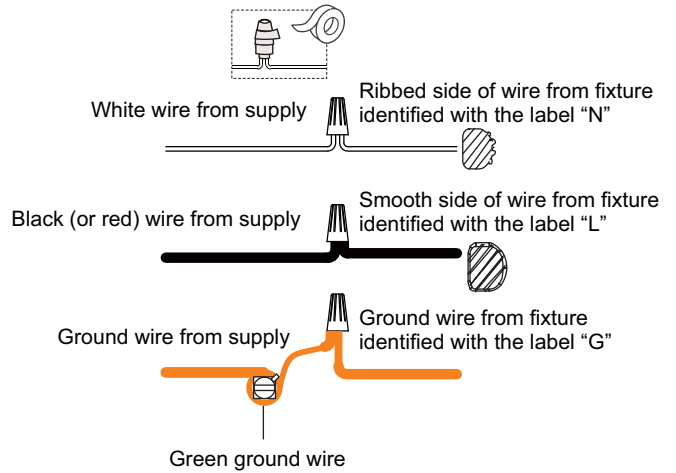

DD Ceiling Canopy
x 1

EE Quick Link
x 2

FF Fixture Chain
x 1

INSTALLATION

1 Install Crossbar Assembly

2 Install Fixture Chain

OPTIONAL: Adjust Chain as desired, using pliers and soft cloth (neither included).

Suggested chain length for Ceiling height:
 8 feet ceiling: use 8 links of chain and 2 quick links
 9 feet ceiling: use 18 links of chain and 2 quick links
 10 feet ceiling: use 28 links of chain and 2 quick links.

3 Pull Supply Wires

Pull the supply wires with ground wire through the chain alternate links.

4 Wiring

5 Install Ceiling Canopy

* Ceiling Canopy shape is varies depends on item purchased.

6 Install Glass Shade and Bulb