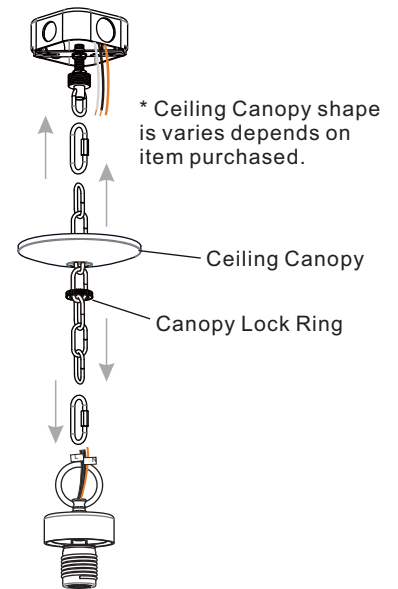

PACKAGE CONTENTS

A Fixture Body
x 1

B Glass Shade
x 1

C Socket Collar
[pre-assembled
to Fixture Body]
x 1

MOUNTING HARDWARE

AA Crossbar Assembly
x 1

BB Wire Connector
x 3

CC Outlet Box Screw
x 2

DD Ceiling Canopy
x 1

EE Quick Link
x 2

FF Fixture Chain
x 1

INSTALLATION

1 Install Crossbar Assembly

2 Install Fixture Chain

OPTIONAL: Adjust Chain as desired, using pliers and soft cloth (neither included).

Suggested chain length for Ceiling height:
 8 feet ceiling: use 8 links of chain and 2 quick links
 9 feet ceiling: use 18 links of chain and 2 quick links
 10 feet ceiling: use 28 links of chain and 2 quick links.

3 Pull Supply Wires

Pull the supply wires with ground wire through the chain alternate links.

4 Wiring

5 Install Ceiling Canopy

* Ceiling Canopy shape is varies depends on item purchased.

6 Install Glass Shade and Bulb