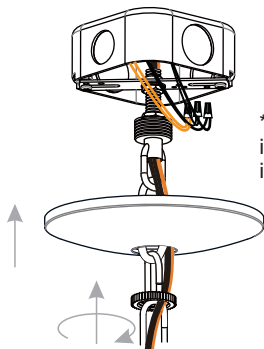

PACKAGE CONTENTS

A Fixture Body
x 1

B Glass Shade
x 1

C Socket Collar
[pre-assembled
to Fixture Body]
x 1

MOUNTING HARDWARE

AA Crossbar Assembly
x 1

BB Wire Connector
x 3

CC Outlet Box Screw
x 2

DD Ceiling Canopy
x 1

EE Quick Link
x 2

FF Fixture Chain
x 1

INSTALLATION

1 Install Crossbar Assembly

2 Install Fixture Chain

OPTIONAL: Adjust Chain as desired, using pliers and soft cloth (neither included).

3 Pull Supply Wires

Pull the supply wires with ground wire through the chain alternate links.

4 Wiring

5 Install Ceiling Canopy

* Ceiling Canopy shape is varies depends on item purchased.

6 Install Glass Shade and Bulb