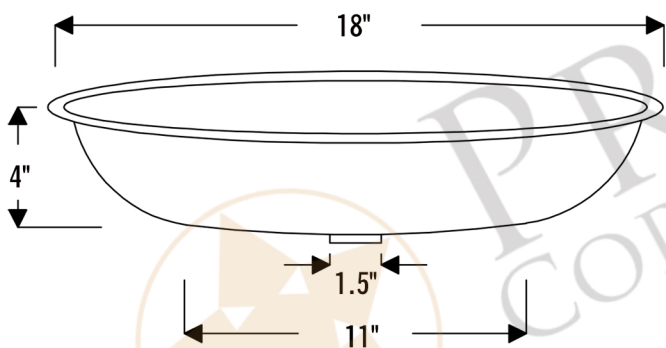

**PREMIER**  
COPPER PRODUCTS

**MODEL NUMBER: TFLR18EN**

**DESCRIPTION: Terra Firma 18" Round Under Counter  
Bathroom Sink**

**OUTER DIMENSION: 18" x 4"**

**INNER DIMENSION: 16" x 4"**

**BOTTOM SINK FLOOR DIMENSION: 11" Rounded**

**SINK HEIGHT: 4"**

**TEXTURE: Terra Firma**

**FINISH: Nickel**

**RIM: 1"**

**DRAIN OPENING: 1.5"**

**INSTALLATION TYPE: Undermount**

THIS PRODUCT IS HAND CRAFTED, SMALL VARIANCES IN COLOR AND SIZE MAY OCCUR.  
DO NOT MAKE ANY INSTALLATION CUTS UNTIL YOU RECEIVE YOUR ITEM(S).