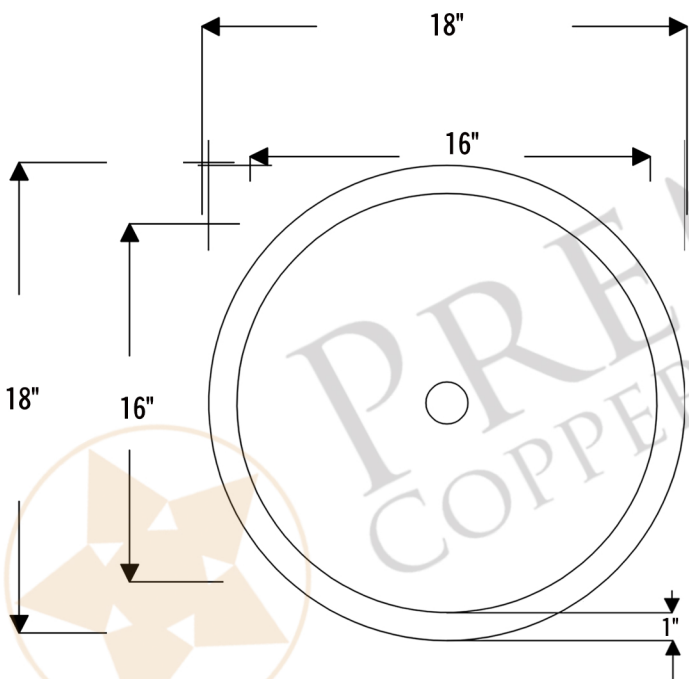

**PREMIER**  
COPPER PRODUCTS

**MODEL NUMBER: TFLR18EN**

**DESCRIPTION: Terra Firma 18" Round Under Counter  
Bathroom Sink**

**OUTER DIMENSION: 18" x 4"**

**INNER DIMENSION: 16" x 4"**

**BOTTOM SINK FLOOR DIMENSION: 11" Rounded**

**SINK HEIGHT: 4"**

**TEXTURE: Terra Firma**

**FINISH: Nickel**

**RIM: 1"**

**DRAIN OPENING: 1.5"**

**INSTALLATION TYPE: Undermount**

THIS PRODUCT IS HAND CRAFTED, SMALL VARIANCES IN COLOR AND SIZE MAY OCCUR.  
DO NOT MAKE ANY INSTALLATION CUTS UNTIL YOU RECEIVE YOUR ITEM(S).