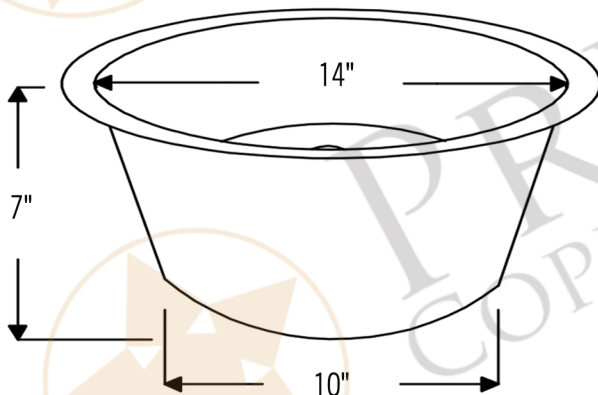

PREMIER
COPPER PRODUCTS

MODEL NUMBER: TFBR16PB3

**DESCRIPTION: Terra Firma 16" Round Under Counter
BAR/PREP Sink**

OUTER DIMENSION: 16" x 7"

INNER DIMENSION: 14" x 7"

BOTTOM SINK FLOOR DIMENSION: 10"

SINK HEIGHT: 7"

RIM: 1"

TEXTURE: Terra Firma

FINISH: Polished Brass

DRAIN OPENING: 3.5"

INSTALLATION TYPE: Undermount

THIS PRODUCT IS HAND CRAFTED, SMALL VARIANCES IN COLOR AND SIZE MAY OCCUR.
DO NOT MAKE ANY INSTALLATION CUTS UNTIL YOU RECEIVE YOUR ITEM(S).