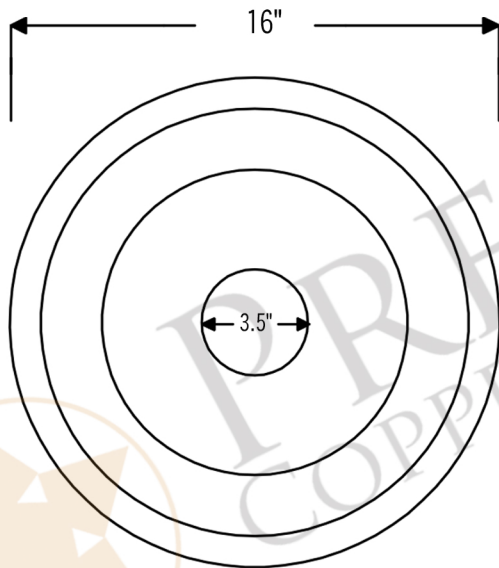

PREMIER
COPPER PRODUCTS

MODEL NUMBER: TFBR16PB3

**DESCRIPTION: Terra Firma 16" Round Under Counter
BAR/PREP Sink**

OUTER DIMENSION: 16" x 7"

INNER DIMENSION: 14" x 7"

BOTTOM SINK FLOOR DIMENSION: 10"

SINK HEIGHT: 7"

RIM: 1"

TEXTURE: Terra Firma

FINISH: Polished Brass

DRAIN OPENING: 3.5"

INSTALLATION TYPE: Undermount

THIS PRODUCT IS HAND CRAFTED, SMALL VARIANCES IN COLOR AND SIZE MAY OCCUR.
DO NOT MAKE ANY INSTALLATION CUTS UNTIL YOU RECEIVE YOUR ITEM(S).