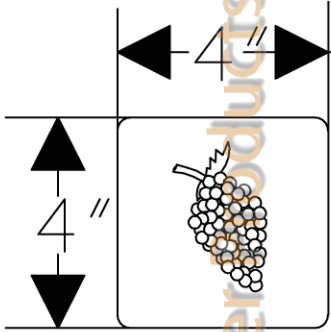

Premier Copper Products

ITEM # T4DBG
4"X4" COPPER
GRAPE TILE
OUTER DIMENSIONS: 4"X4"

$3\frac{3}{8}$ "