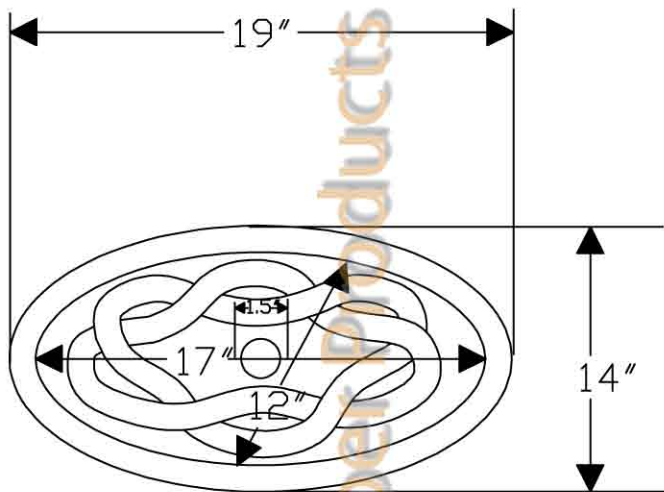

Premier Copper Products

CODE/STANDARD COMPLIANCE

* IAPMO/cUPC LISTED

ITEM # L019FBDDDB OVAL BRAID FLAT RIM

OUTER DIMENSIONS: 19"X14"X6"

INNER DIMENSIONS: 17"X12"X6"

DRAIN SIZE: 1.5" W/O OVERFLOW

MATERIAL GAUGE: 17

IMPORTANT: THIS PRODUCT IS HAND CRAFTED AND SMALL VARIANCES MAY OCCUR. DIMENSIONS MAY VARY UP TO 1/4". DO NOT MAKE ANY INSTALLATION CUTS UNTIL YOU RECEIVE YOUR SINK.