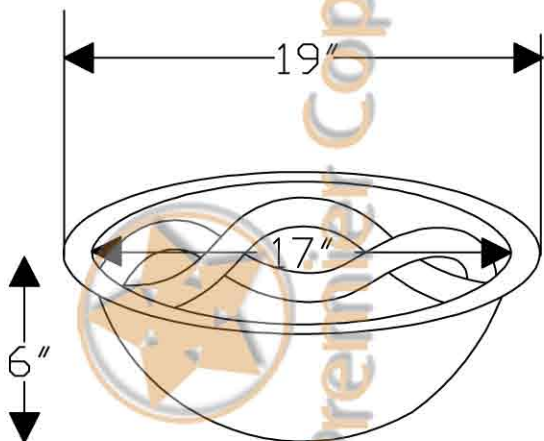

Premier Copper Products

CODE/STANDARD COMPLIANCE

* IAPMO/cUPC LISTED

ITEM # L019FBDDDB OVAL BRAID FLAT RIM

OUTER DIMENSIONS: 19"X14"X6"

INNER DIMENSIONS: 17"X12"X6"

DRAIN SIZE: 1.5" W/O OVERFLOW

MATERIAL GAUGE: 17

IMPORTANT: THIS PRODUCT IS HAND CRAFTED AND SMALL VARIANCES MAY OCCUR. DIMENSIONS MAY VARY UP TO 1/4". DO NOT MAKE ANY INSTALLATION CUTS UNTIL YOU RECEIVE YOUR SINK.