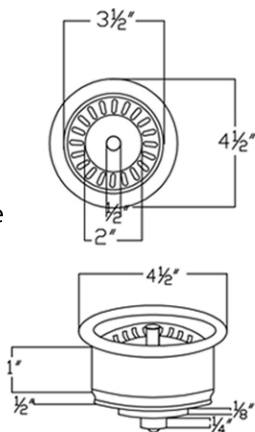

* ORB: Oil Rubbed Bronze

SINK DETAILS (Model# KSDB25199)

- * 25" Hammered Copper Kitchen Single Basin Sink
- * Color: Oil Rubbed Bronze
- * Outer Dimension: 25" x 19" x 9"
- * Inner Dimension: 23" x 17" x 9"
- * Drain Size: 3.5" Standard
- * Material Gauge: 14

* ORB: Oil Rubbed Bronze

DRAIN #1 DETAILS (Model# D-130ORB)

- * 3.5" Deluxe Garbage Disposal Drain w/ Basket
- * Color: Oil Rubbed Bronze
- * Inner Dimension: 3.5"
- * Outer Dimension: 4.5" x 2"
- * Installation Type: Insinkerator Brand Compatible
- * Material: Brass

SILICONE DETAILS (Model# C900-ORB)

- * Neutral Cure Installation Silicone
- * Size: 4.5 OZ
- * Matches a Variety of Different Styled Sinks and Drains

COPPER SINK WAX DETAILS (Model# W900-WAX)

- * Copper Sink Wax & Cleaner
- * Made from Natural Bee's Wax
- * No Wax Build Up Ever!
- * Hard Water Protection
- * Works great on a variety of different surfaces: