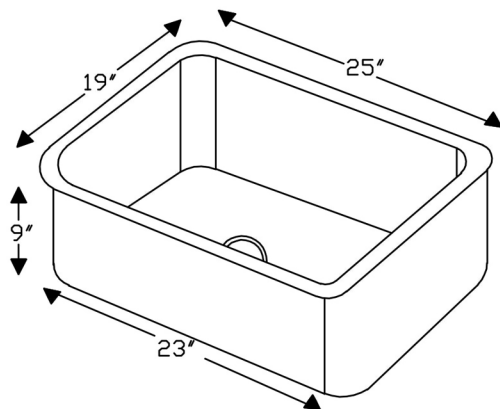

PACKAGE INCLUDES THE FOLLOWING ITEMS:

- * 25" Hammered Copper Kitchen Single Basin Sink / ORB Finish (Model# KSDB25199)
- * 3.5" Garbage Disposal Drain w/ Basket / ORB Finish (Model# D-130ORB)
- * Oil Rubbed Bronze Installation Silicone (Model# C900-ORB)
- * Copper Sink Wax (Model# W900-WAX)

* ORB: Oil Rubbed Bronze

SINK DETAILS (Model# KSDB25199)

- * 25" Hammered Copper Kitchen Single Basin Sink
- * Color: Oil Rubbed Bronze
- * Outer Dimension: 25" x 19" x 9"
- * Inner Dimension: 23" x 17" x 9"
- * Drain Size: 3.5" Standard
- * Material Gauge: 14

* ORB: Oil Rubbed Bronze

DRAIN #1 DETAILS (Model# D-130ORB)

- * 3.5" Deluxe Garbage Disposal Drain w/ Basket
- * Color: Oil Rubbed Bronze
- * Inner Dimension: 3.5"
- * Outer Dimension: 4.5" x 2"
- * Installation Type: Insinkerator Brand Compatible
- * Material: Brass