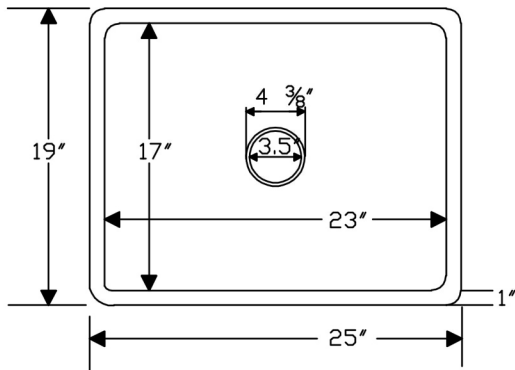

PACKAGE INCLUDES THE FOLLOWING ITEMS:

- * 25" Hammered Copper Kitchen Single Basin Sink / ORB Finish (Model# KSDB25199)
- * 3.5" Garbage Disposal Drain w/ Basket / ORB Finish (Model# D-130ORB)
- * Oil Rubbed Bronze Installation Silicone (Model# C900-ORB)
- * Copper Sink Wax (Model# W900-WAX)

* ORB: Oil Rubbed Bronze

SINK DETAILS (Model# KSDB25199)

- * 25" Hammered Copper Kitchen Single Basin Sink
- * Color: Oil Rubbed Bronze
- * Outer Dimension: 25" x 19" x 9"
- * Inner Dimension: 23" x 17" x 9"
- * Drain Size: 3.5" Standard
- * Material Gauge: 14

* ORB: Oil Rubbed Bronze

DRAIN #1 DETAILS (Model# D-130ORB)

- * 3.5" Deluxe Garbage Disposal Drain w/ Basket
- * Color: Oil Rubbed Bronze
- * Inner Dimension: 3.5"
- * Outer Dimension: 4.5" x 2"
- * Installation Type: Insinkerator Brand Compatible
- * Material: Brass

SILICONE DETAILS (Model# C900-ORB)

- * Neutral Cure Installation Silicone
- * Size: 4.5 OZ
- * Matches a Variety of Different Styled Sinks and Drains

COPPER SINK WAX DETAILS (Model# W900-WAX)

- * Copper Sink Wax & Cleaner
- * Made from Natural Bee's Wax
- * No Wax Build Up Ever!
- * Hard Water Protection
- * Works great on a variety of different surfaces: