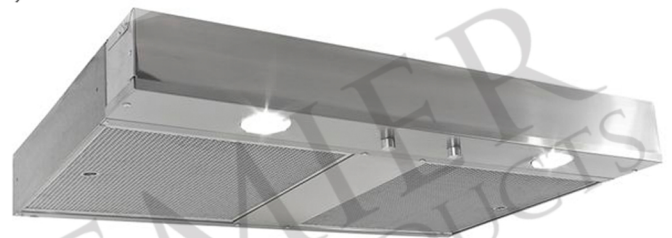

- * Description: 38 Inch Hand Hammered Copper Wall Mounted Euro Range Hood with Nickel Background Scroll Design with 1250 CFM Stainless Steel Insert
- * Outer Dimension: 38" x 21" x 36"
- * Top Dimension: 22" x 12"
- * Bottom Dimension: 38" x 21"
- * Bottom Opening Dimension: 34.75" x 18.5"
- * Skirt Height: 9"
- * Finish: Oil Rubbed Bronze and Nickel
- * Design: Scroll with Nickel Background

THIS PRODUCT IS HAND CRAFTED, SMALL VARIANCES IN COLOR AND SIZE MAY OCCUR.
DO NOT MAKE ANY INSTALLATION CUTS UNTIL YOU RECEIVE YOUR ITEM(S).

* Description: 38 Inch Hand Hammered Copper Wall Mounted Euro Range Hood with Nickel Background Scroll Design with 1250 CFM Stainless Steel Insert

* Insert Model Number: C2036BP1-TW

* Insert Description: 1250 CFM, 1.5 - 4.6 Sones, Variable Controls, Aluminum Mesh Filters

* Insert Duct: Two 7" Round Vent Opening

* Front Panel Lighting: 38 Watt Halogen, Included

* Filter: Aluminum Mesh

* Insert Finish: Stainless Steel

POWERED LINER SPECIFICATIONS

3/4" Flange for perfect fit.

SEVEN YEAR, IN HOME, LIMITED WARRANTY ON INSERT, THE BEST IN THE INDUSTRY!

Please visit ImperialHoods.com to view the details on their warranty.