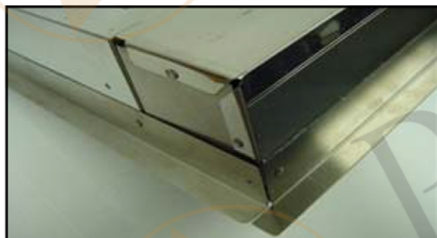

- * Description: 38 Inch Hand Hammered Copper Wall Mounted Euro Range Hood with Nickel Background Scroll Design with 1250 CFM Stainless Steel Insert
- * Outer Dimension: 38" x 21" x 36"
- * Top Dimension: 22" x 12"
- * Bottom Dimension: 38" x 21"
- * Bottom Opening Dimension: 34.75" x 18.5"
- * Skirt Height: 9"
- * Finish: Oil Rubbed Bronze and Nickel
- * Design: Scroll with Nickel Background

THIS PRODUCT IS HAND CRAFTED, SMALL VARIANCES IN COLOR AND SIZE MAY OCCUR.
DO NOT MAKE ANY INSTALLATION CUTS UNTIL YOU RECEIVE YOUR ITEM(S).

* Description: 38 Inch Hand Hammered Copper Wall Mounted Euro Range Hood with Nickel Background Scroll Design with 1250 CFM Stainless Steel Insert

* Insert Model Number: C2036BP1-TW

* Insert Description: 1250 CFM, 1.5 - 4.6 Sones, Variable Controls, Aluminum Mesh Filters

* Insert Duct: Two 7" Round Vent Opening

* Front Panel Lighting: 38 Watt Halogen, Included

* Filter: Aluminum Mesh

* Insert Finish: Stainless Steel

POWERED LINER SPECIFICATIONS

3/4" Flange for perfect fit.

SEVEN YEAR, IN HOME, LIMITED WARRANTY ON INSERT, THE BEST IN THE INDUSTRY!

Please visit ImperialHoods.com to view the details on their warranty.