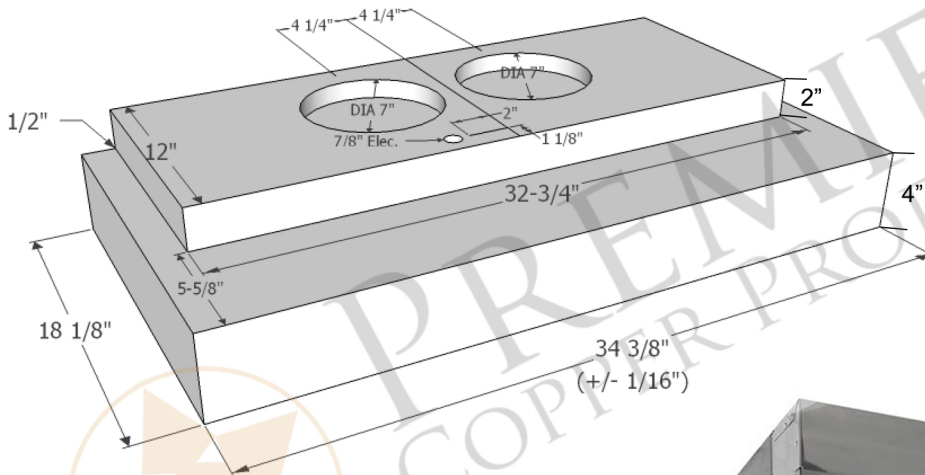

- * Description: 38 Inch Hand Hammered Copper Wall Mounted Euro Range Hood with Nickel Background Scroll Design with 1250 CFM Stainless Steel Insert
- * Outer Dimension: 38" x 21" x 36"
- * Top Dimension: 22" x 12"
- * Bottom Dimension: 38" x 21"
- * Bottom Opening Dimension: 34.75" x 18.5"
- * Skirt Height: 9"
- * Finish: Oil Rubbed Bronze and Nickel
- * Design: Scroll with Nickel Background

* Insert Model Number: C2036BP1-TW

* Insert Description: 1250 CFM, 1.5 - 4.6 Sones, Variable Controls, Aluminum Mesh Filters

* Insert Duct: Two 7" Round Vent Opening

* Front Panel Lighting: 38 Watt Halogen, Included

* Filter: Aluminum Mesh

* Insert Finish: Stainless Steel

POWERED LINER SPECIFICATIONS

3/4" Flange for perfect fit.

SEVEN YEAR, IN HOME, LIMITED WARRANTY ON INSERT, THE BEST IN THE INDUSTRY!

Please visit ImperialHoods.com to view the details on their warranty.

All dimensions on inserts are (+/-) 1/8" and are subject to change. Drawings are not to scale.