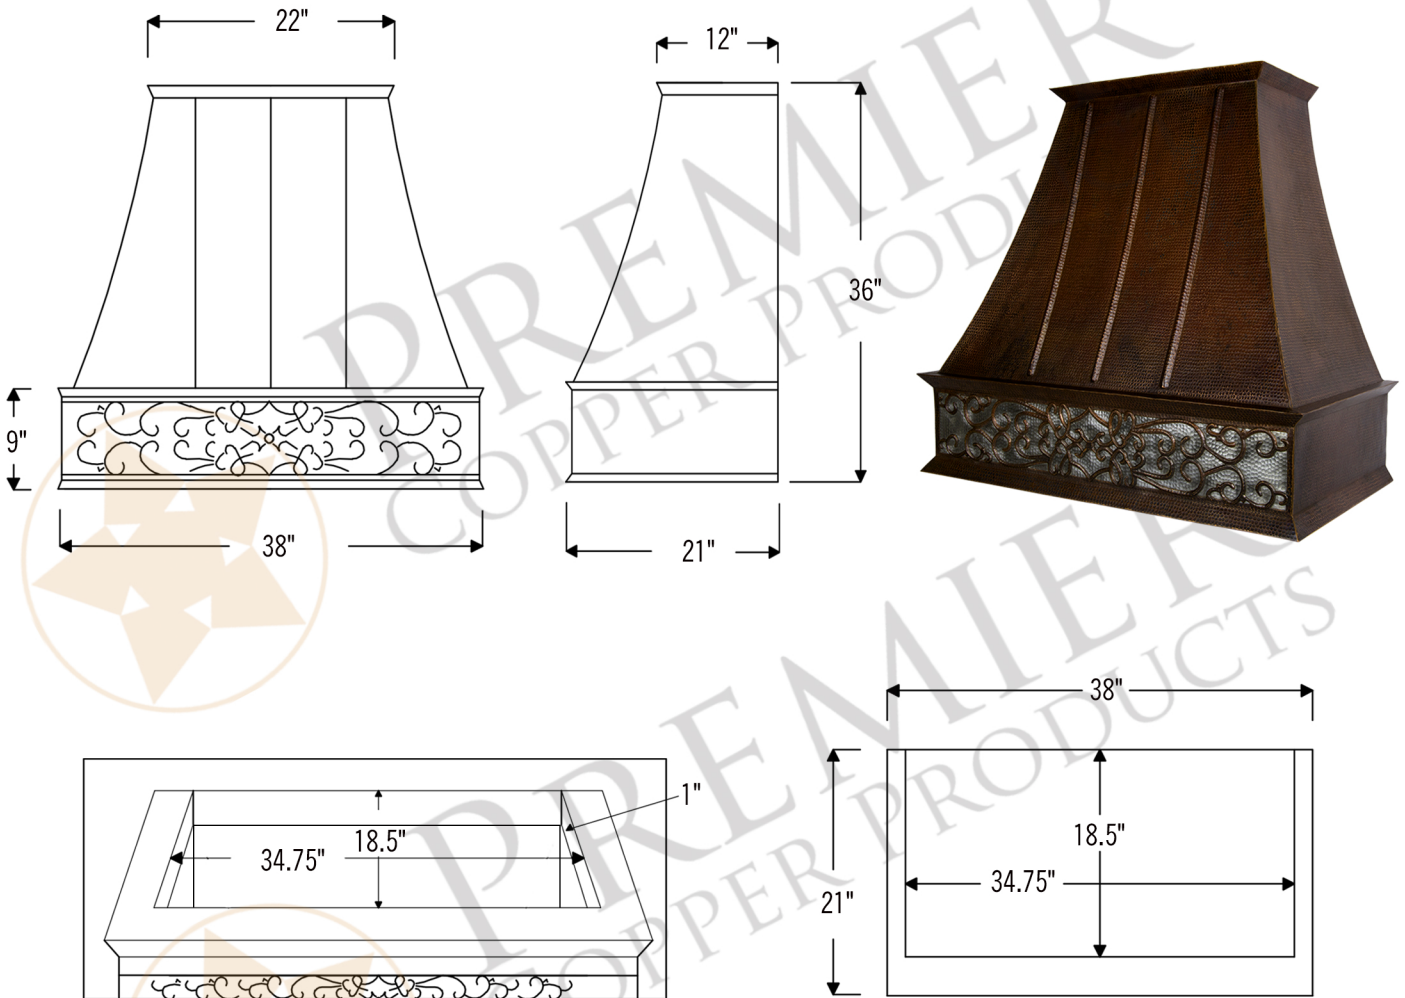

- * Description: 38 Inch Hand Hammered Copper Wall Mounted Euro Range Hood with Nickel Background Scroll Design with 1250 CFM Stainless Steel Insert
- * Outer Dimension: 38" x 21" x 36"
- * Top Dimension: 22" x 12"
- * Bottom Dimension: 38" x 21"
- * Bottom Opening Dimension: 34.75" x 18.5"
- * Skirt Height: 9"
- * Finish: Oil Rubbed Bronze and Nickel
- * Design: Scroll with Nickel Background

THIS PRODUCT IS HAND CRAFTED, SMALL VARIANCES IN COLOR AND SIZE MAY OCCUR.
DO NOT MAKE ANY INSTALLATION CUTS UNTIL YOU RECEIVE YOUR ITEM(S).

* Description: 38 Inch Hand Hammered Copper Wall Mounted Euro Range Hood with Nickel Background Scroll Design with 1250 CFM Stainless Steel Insert

* Insert Model Number: C2036BP1-TW

* Insert Description: 1250 CFM, 1.5 - 4.6 Sones, Variable Controls, Aluminum Mesh Filters

* Insert Duct: Two 7" Round Vent Opening

* Front Panel Lighting: 38 Watt Halogen, Included

All dimensions on inserts are (+/-) 1/8" and are subject to change. Drawings are not to scale.