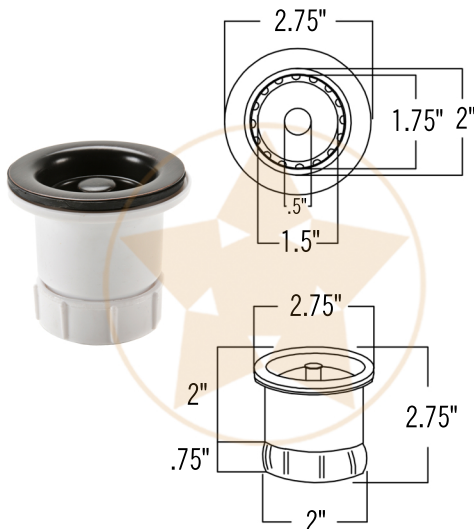

PACKAGE INCLUDES THE FOLLOWING ITEMS:

- * 12" Round Copper Bar Sink / ORB Finish (Model # BR12DB2)
- * Single Handle Bar or Vessel Filler Faucet / ORB Finish (Model # B-BV01ORB)
- * 2" Bar Basket Strainer Drain / ORB Finish (Model# D-133ORB)
- * Copper Sink Wax (Model# W900-WAX)
- * Neutral Cure Copper Sink Installation Silicone (Model# C900-ORB)

* ORB: Oil Rubbed Bronze

SINK DETAILS (Model# BR12DB2)

- * Description: 12" Round Copper Bar Sink
- * Color: Oil Rubbed Bronze
- * Outer Dimension: 12" x 12" x 5"
- * Inner Dimension: 10" x 10" x 5"
- * Drain Size: 2" Drain Opening

FAUCET DETAILS (Model# B-BV01ORB)

- * Description: Single Handle Bar / Vessel Faucet
- * Finish: Oil Rubbed Bronze
- * Installation: Single Hole
- * Overall Height: 11"
- * Spout Reach: 6"
- * Certifications: ASME A112.18.1/CSA B125.1, NSF/ANSI 61, California Lead Plumbing Law, ADA Compliant

DRAIN DETAILS (Model# D-133ORB)

- * Description: 2" Bar Basket Sink Drain
- * Upper Flange Dimension: 2.75"
- * Material: Solid Brass

WAX DETAILS (Model# W900-WAX)

- * Copper Sink Wax & Cleaner
- * Made from Natural Bee's Wax
- * No wax Build Up ever!
- * Hard Water Protection
- * Works Great on a Variety of Different Surfaces: