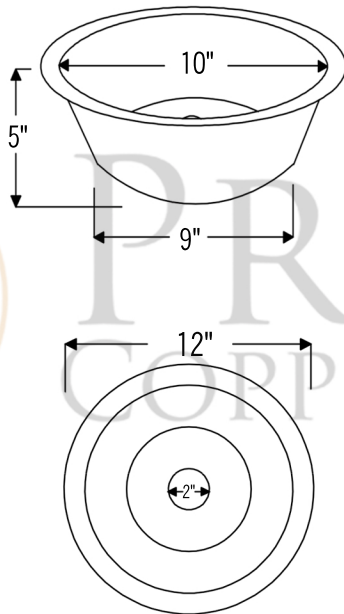

PACKAGE INCLUDES THE FOLLOWING ITEMS:

- * 12" Round Copper Bar Sink / ORB Finish (Model # BR12DB2)
- * Single Handle Bar or Vessel Filler Faucet / ORB Finish (Model # B-BV01ORB)
- * 2" Bar Basket Strainer Drain / ORB Finish (Model# D-133ORB)
- * Copper Sink Wax (Model# W900-WAX)
- * Neutral Cure Copper Sink Installation Silicone (Model# C900-ORB)

* ORB: Oil Rubbed Bronze

SINK DETAILS (Model# BR12DB2)

- * Description: 12" Round Copper Bar Sink
- * Color: Oil Rubbed Bronze
- * Outer Dimension: 12" x 12" x 5"
- * Inner Dimension: 10" x 10" x 5"
- * Drain Size: 2" Drain Opening

FAUCET DETAILS (Model# B-BV01ORB)

- * Description: Single Handle Bar / Vessel Faucet
- * Finish: Oil Rubbed Bronze
- * Installation: Single Hole
- * Overall Height: 11"
- * Spout Reach: 6"
- * Certifications: ASME A112.18.1/CSA B125.1, NSF/ANSI 61, California Lead Plumbing Law, ADA Compliant

DRAIN DETAILS (Model# D-133ORB)

- * Description: 2" Bar Basket Sink Drain
- * Upper Flange Dimension: 2.75"
- * Material: Solid Brass

WAX DETAILS (Model# W900-WAX)

- * Copper Sink Wax & Cleaner
- * Made from Natural Bee's Wax
- * No wax Build Up ever!
- * Hard Water Protection
- * Works Great on a Variety of Different Surfaces: