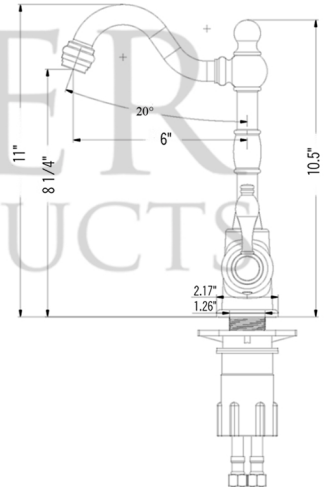

* ORB: Oil Rubbed Bronze

SINK DETAILS (Model# BR12DB2)

- * Description: 12" Round Copper Bar Sink
- * Color: Oil Rubbed Bronze
- * Outer Dimension: 12" x 12" x 5"
- * Inner Dimension: 10" x 10" x 5"
- * Drain Size: 2" Drain Opening

FAUCET DETAILS (Model# B-BV01ORB)

- * Description: Single Handle Bar / Vessel Faucet
- * Finish: Oil Rubbed Bronze
- * Installation: Single Hole
- * Overall Height: 11"
- * Spout Reach: 6"
- * Certifications: ASME A112.18.1/CSA B125.1, NSF/ANSI 61, California Lead Plumbing Law, ADA Compliant

DRAIN DETAILS (Model# D-133ORB)

- * Description: 2" Bar Basket Sink Drain
- * Upper Flange Dimension: 2.75"
- * Material: Solid Brass

WAX DETAILS (Model# W900-WAX)

- * Copper Sink Wax & Cleaner
- * Made from Natural Bee's Wax
- * No wax Build Up ever!
- * Hard Water Protection
- * Works Great on a Variety of Different Surfaces:

SILICONE DETAILS (Model# C900-ORB)

- * Description: Neutral Cure Copper Sink Installation Silicone
- * Color: Oil Rubbed Bronze
- * Size: 4.7oz