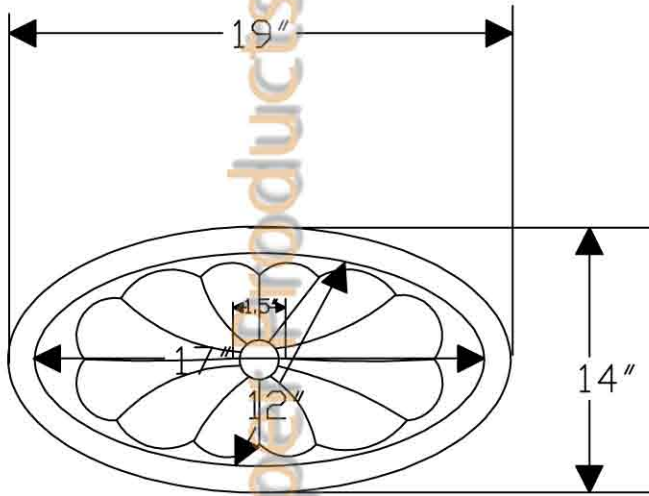

# ITEM # L019RSBDB OVAL SUNBURST ROLLED RIM

OUTER DIMENSIONS: 19"X14"X6"

INNER DIMENSIONS: 17"X12"X6"

DRAIN SIZE: 1.5" W/O OVERFLOW

MATERIAL GAUGE: 17

**IMPORTANT:** THIS PRODUCT IS HAND CRAFTED AND SMALL VARIANCES MAY OCCUR. DIMENSIONS MAY VARY UP TO 1/4". DO NOT MAKE ANY INSTALLATION CUTS UNTIL YOU RECEIVE YOUR SINK.