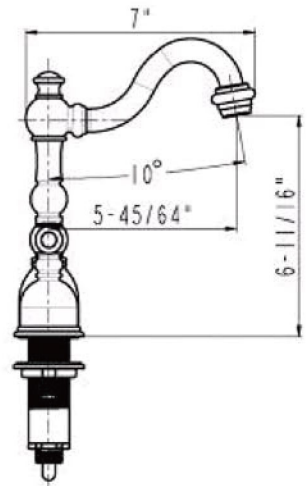

TRU™ Faucets

BY PREMIER COPPER PRODUCTS

B-WS010RB

PRODUCT SPECIFICATIONS