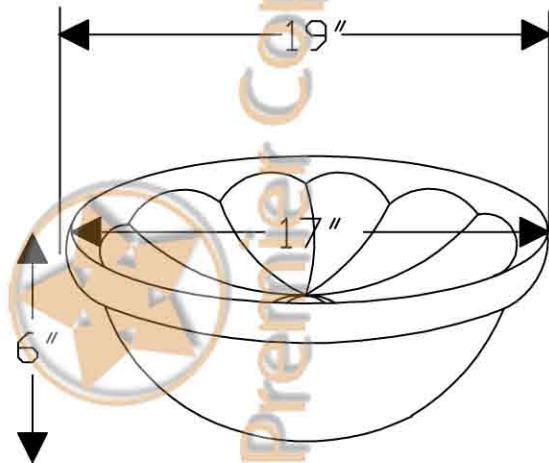

# ITEM # L019RSBDB OVAL SUNBURST ROLLED RIM

OUTER DIMENSIONS: 19"X14"X6"

INNER DIMENSIONS: 17"X12"X6"

DRAIN SIZE: 1.5" W/O OVERFLOW

MATERIAL GAUGE: 17

**IMPORTANT:** THIS PRODUCT IS HAND CRAFTED AND SMALL VARIANCES MAY OCCUR. DIMENSIONS MAY VARY UP TO 1/4". DO NOT MAKE ANY INSTALLATION CUTS UNTIL YOU RECEIVE YOUR SINK.