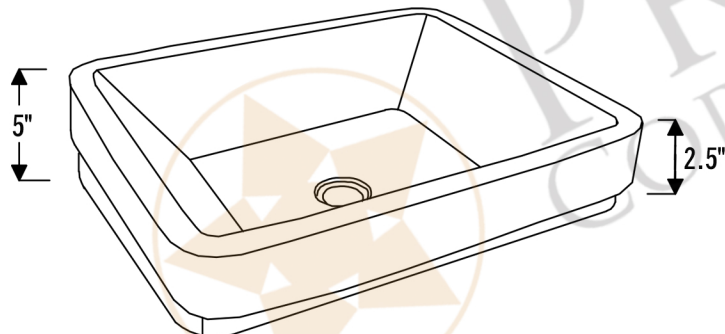

### **PACKAGE INCLUDES THE FOLLOWING ITEMS:**

- \* 15" Square Skirted Vessel Hammered Copper Sink / ORB Finish (Model# VSQ15SKDB)
- \* Single Handle Bathroom Vessel Faucet / ORB Finish (Model# B-VF01ORB)
- \* 1.5" Non-Overflow Pop-up Bathroom Sink Drain / ORB Finish (Model# D-208ORB)
- \* Neutral Cure Copper Sink Installation Silicone (Model# C900-ORB)
- \* Copper Sink Wax (Model# W900-WAX)

### **SINK DETAILS (Model# VSQ15SKDB)**

- \* 15" Square Skirted Vessel Hammered Copper Sink
- \* Outer Dimension: 15" x 15" x 5"
- \* Inner Dimension: 13" x 13" x 2.5" skirt
- \* Rim: 1"
- \* Drain Opening: 1.5" Non-Overflow
- \* Color: Oil Rubbed Bronze
- \* CODE / STANDARD COMPLIANCE: IAPMO / cUPC LISTED