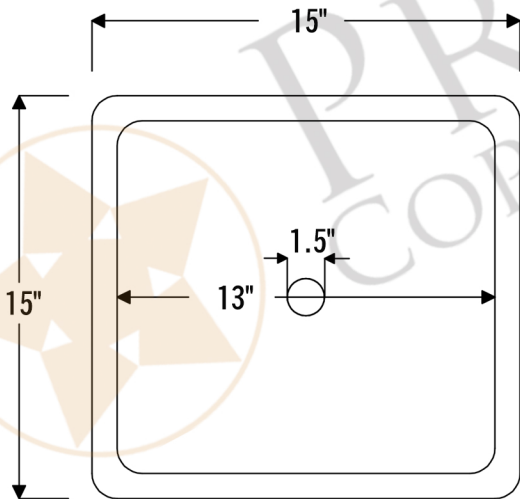

### **PACKAGE INCLUDES THE FOLLOWING ITEMS:**

- \* 15" Square Skirted Vessel Hammered Copper Sink / ORB Finish (Model# VSQ15SKDB)
- \* Single Handle Bathroom Vessel Faucet / ORB Finish (Model# B-VF01ORB)
- \* 1.5" Non-Overflow Pop-up Bathroom Sink Drain / ORB Finish (Model# D-208ORB)
- \* Neutral Cure Copper Sink Installation Silicone (Model# C900-ORB)
- \* Copper Sink Wax (Model# W900-WAX)

### **SINK DETAILS (Model# VSQ15SKDB)**

- \* 15" Square Skirted Vessel Hammered Copper Sink
- \* Outer Dimension: 15" x 15" x 5"
- \* Inner Dimension: 13" x 13" x 2.5" skirt
- \* Rim: 1"
- \* Drain Opening: 1.5" Non-Overflow
- \* Color: Oil Rubbed Bronze
- \* CODE / STANDARD COMPLIANCE: IAPMO / cUPC LISTED

### **FAUCET DETAILS (Model# B-VF01ORB)**

- \* Single Handle Bathroom Vessel Faucet
- \* Color: Oil Rubbed Bronze
- \* Solid Brass Construction
- \* Ceramic Disc Cartridges
- \* Overall Height: 14.75"
- \* ASME A112.18.1/CSA B125.1, NSF/ANSI 61, California Lead Plumbing Law, ADA Compliant