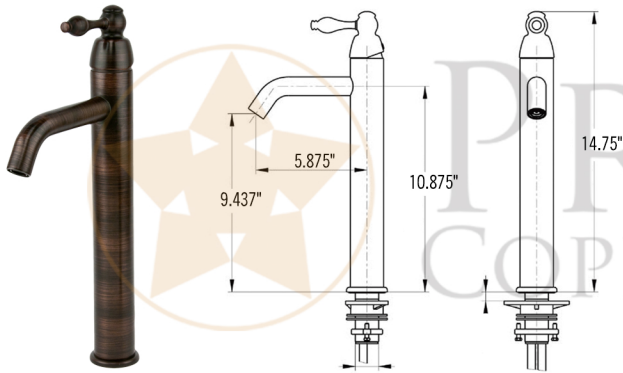

### **PACKAGE INCLUDES THE FOLLOWING ITEMS:**

- \* 15" Square Skirted Vessel Hammered Copper Sink / ORB Finish (Model# VSQ15SKDB)
- \* Single Handle Bathroom Vessel Faucet / ORB Finish (Model# B-VF01ORB)
- \* 1.5" Non-Overflow Pop-up Bathroom Sink Drain / ORB Finish (Model# D-208ORB)
- \* Neutral Cure Copper Sink Installation Silicone (Model# C900-ORB)
- \* Copper Sink Wax (Model# W900-WAX)

### **SINK DETAILS (Model# VSQ15SKDB)**

- \* 15" Square Skirted Vessel Hammered Copper Sink
- \* Outer Dimension: 15" x 15" x 5"
- \* Inner Dimension: 13" x 13" x 2.5" skirt
- \* Rim: 1"
- \* Drain Opening: 1.5" Non-Overflow
- \* Color: Oil Rubbed Bronze
- \* CODE / STANDARD COMPLIANCE: IAPMO / cUPC LISTED

### **FAUCET DETAILS (Model# B-VF01ORB)**

- \* Single Handle Bathroom Vessel Faucet
- \* Color: Oil Rubbed Bronze
- \* Solid Brass Construction
- \* Ceramic Disc Cartridges
- \* Overall Height: 14.75"
- \* ASME A112.18.1/CSA B125.1, NSF/ANSI 61, California Lead Plumbing Law, ADA Compliant