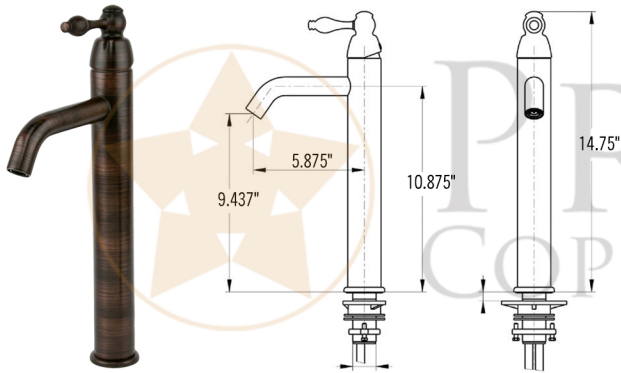

### **PACKAGE INCLUDES THE FOLLOWING ITEMS:**

- \* Round Skirted Vessel Bucket Sink / ORB Finish (Model# VRT15DB)
- \* Single Handle Bathroom Vessel Faucet / ORB Finish (Model# B-VF01ORB)
- \* 1.5" Non-Overflow Pop-up Bathroom Sink Drain / ORB Finish (Model# D-208ORB)
- \* Neutral Cure Copper Sink Installation Silicone (Model# C900-ORB)
- \* Copper Sink Wax (Model# W900-WAX)

### **SINK DETAILS (Model# VRT15DB)**

- \* Round Skirted Vessel Bucket Sink
- \* Outer Dimension: 15" x 6"
- \* Inner Dimension: 13" x 1.5" bottom skirt
- \* Drain Opening: 1.5" Non-Overflow
- \* Color: Oil Rubbed Bronze
- \* CODE / STANDARD COMPLIANCE: IAPMO / cUPC LISTED

### **FAUCET DETAILS (Model# B-VF01ORB)**

- \* Single Handle Bathroom Vessel Faucet
- \* Color: Oil Rubbed Bronze
- \* Solid Brass Construction
- \* Ceramic Disc Cartridges
- \* Overall Height: 14.75"
- \* ASME A112.18.1/CSA B125.1, NSF/ANSI 61, California Lead Plumbing Law, ADA Compliant