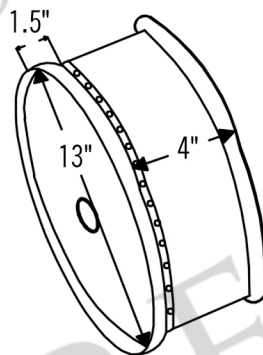

### **PACKAGE INCLUDES THE FOLLOWING ITEMS:**

- \* Round Skirted Vessel Bucket Sink / ORB Finish (Model# VRT15DB)
- \* Single Handle Bathroom Vessel Faucet / ORB Finish (Model# B-VF01ORB)
- \* 1.5" Non-Overflow Pop-up Bathroom Sink Drain / ORB Finish (Model# D-208ORB)
- \* Neutral Cure Copper Sink Installation Silicone (Model# C900-ORB)
- \* Copper Sink Wax (Model# W900-WAX)

### **SINK DETAILS (Model# VRT15DB)**

- \* Round Skirted Vessel Bucket Sink
- \* Outer Dimension: 15" x 6"
- \* Inner Dimension: 13" x 1.5" bottom skirt
- \* Drain Opening: 1.5" Non-Overflow
- \* Color: Oil Rubbed Bronze
- \* CODE / STANDARD COMPLIANCE: IAPMO / cUPC LISTED

### **FAUCET DETAILS (Model# B-VF01ORB)**

- \* Single Handle Bathroom Vessel Faucet
- \* Color: Oil Rubbed Bronze
- \* Solid Brass Construction
- \* Ceramic Disc Cartridges
- \* Overall Height: 14.75"
- \* ASME A112.18.1/CSA B125.1, NSF/ANSI 61, California Lead Plumbing Law, ADA Compliant