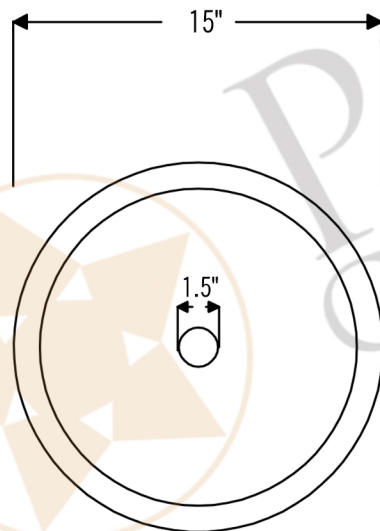

### **PACKAGE INCLUDES THE FOLLOWING ITEMS:**

- \* Round Skirted Vessel Bucket Sink / ORB Finish (Model# VRT15DB)
- \* Single Handle Bathroom Vessel Faucet / ORB Finish (Model# B-VF01ORB)
- \* 1.5" Non-Overflow Pop-up Bathroom Sink Drain / ORB Finish (Model# D-208ORB)
- \* Neutral Cure Copper Sink Installation Silicone (Model# C900-ORB)
- \* Copper Sink Wax (Model# W900-WAX)

### **SINK DETAILS (Model# VRT15DB)**

- \* Round Skirted Vessel Bucket Sink
- \* Outer Dimension: 15" x 6"
- \* Inner Dimension: 13" x 1.5" bottom skirt
- \* Drain Opening: 1.5" Non-Overflow
- \* Color: Oil Rubbed Bronze
- \* CODE / STANDARD COMPLIANCE: IAPMO / cUPC LISTED

### **FAUCET DETAILS (Model# B-VF01ORB)**

- \* Single Handle Bathroom Vessel Faucet
- \* Color: Oil Rubbed Bronze
- \* Solid Brass Construction
- \* Ceramic Disc Cartridges
- \* Overall Height: 14.75"
- \* ASME A112.18.1/CSA B125.1, NSF/ANSI 61, California Lead Plumbing Law, ADA Compliant