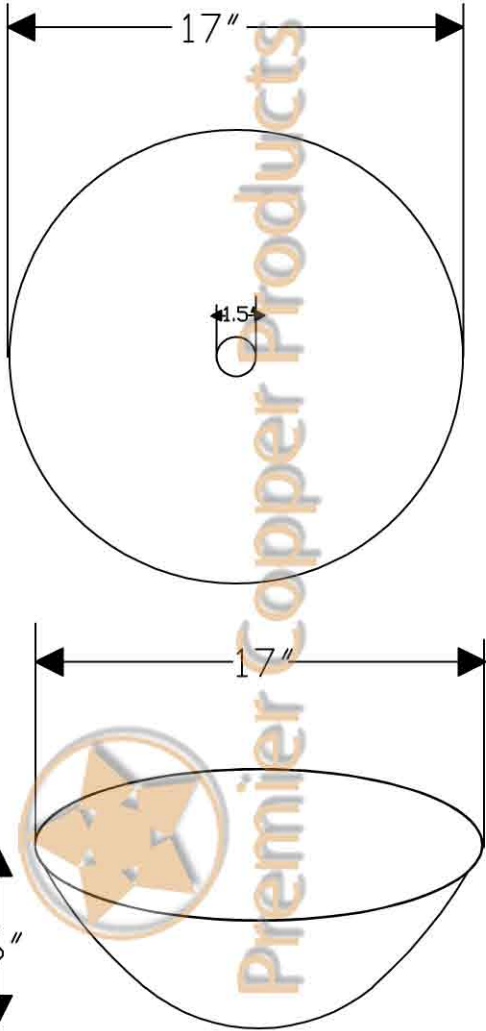

ITEM # VR17BDB LARGE ROUND VESSEL

OUTER DIMENSIONS: 17"X6"

INNER DIMENSION: 17"X6"

DRAIN SIZE: 1.5" W/O OVERFLOW

MATERIAL GAUGE: 13

CODE/STANDARD COMPLIANCE

* IAPMO/cUPC LISTED

IMPORTANT: THIS PRODUCT IS HAND CRAFTED AND SMALL VARIANCES MAY OCCUR. DIMENSIONS MAY VARY UP TO 1/4". DO NOT MAKE ANY INSTALLATION CUTS UNTIL YOU RECEIVE YOUR SINK.

BY PREMIER COPPER PRODUCTS

B-VF01ORB

Traditional Vessel Filler Faucet

FEATURES:

- All Brass Material
- Ceramic Cartridges
- Max Flow Rate: 2.2GPM(8.3LPM) @ 60PSI
- 100% Factory Tested
- Brass Pop-up Available