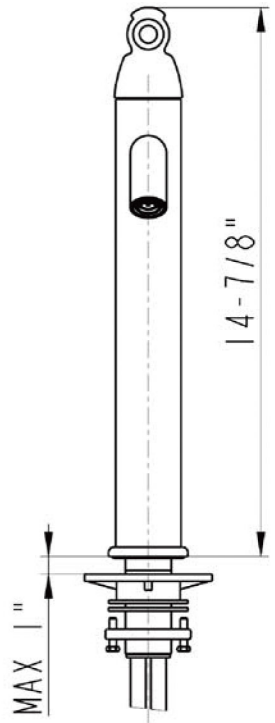

ITEM # VR17BDB LARGE ROUND VESSEL

OUTER DIMENSIONS: 17"X6"

INNER DIMENSION: 17"X6"

DRAIN SIZE: 1.5" W/O OVERFLOW

MATERIAL GAUGE: 13

CODE/STANDARD COMPLIANCE

* IAPMO/cUPC LISTED

IMPORTANT: THIS PRODUCT IS HAND CRAFTED AND SMALL VARIANCES MAY OCCUR. DIMENSIONS MAY VARY UP TO 1/4". DO NOT MAKE ANY INSTALLATION CUTS UNTIL YOU RECEIVE YOUR SINK.

BY PREMIER COPPER PRODUCTS

B-VF01ORB

Traditional Vessel Filler Faucet

FEATURES:

- All Brass Material
- Ceramic Cartridges
- Max Flow Rate: 2.2GPM(8.3LPM) @ 60PSI
- 100% Factory Tested
- Brass Pop-up Available

BY PREMIER COPPER PRODUCTS

PRODUCT SPECIFICATIONS

B-VF01ORB

TRU[™] Faucets

BY PREMIER COPPER PRODUCTS

B-VF01ORB

EXPLODED PARTS VIEW

BY PREMIER COPPER PRODUCTS

B-VF01ORB

PARTS LISTING

| | | |
|-----|----------|------------------------------|
| 15 | 2090165 | HEXAGONAL MOUNTING SCREW |
| 14 | 2120081 | MOUNTING NUT |
| 13 | 2180126 | WASHER |
| 12 | 2030022 | CONNECTER |
| 11 | 2050167 | WASHER |
| 10 | 2160081 | BASE |
| 9 | 2050093 | O-RING |
| 8 | 2160310 | SEAL-RING |
| 7 | 2700072 | SPOUT |
| 6 | 2860148 | STAINLESS STEEL FLEXBLE HOSE |
| 5 | 2130629 | BODY ASSEMBLY |
| 4 | 2710044 | 35 CARTRIDGE |
| 3 | 2110810 | RETAINER NUT |
| 2 | 2110176 | CANOPY |
| 1 | 2750125 | HANDLE |
| NO. | Part NO. | Part Name |