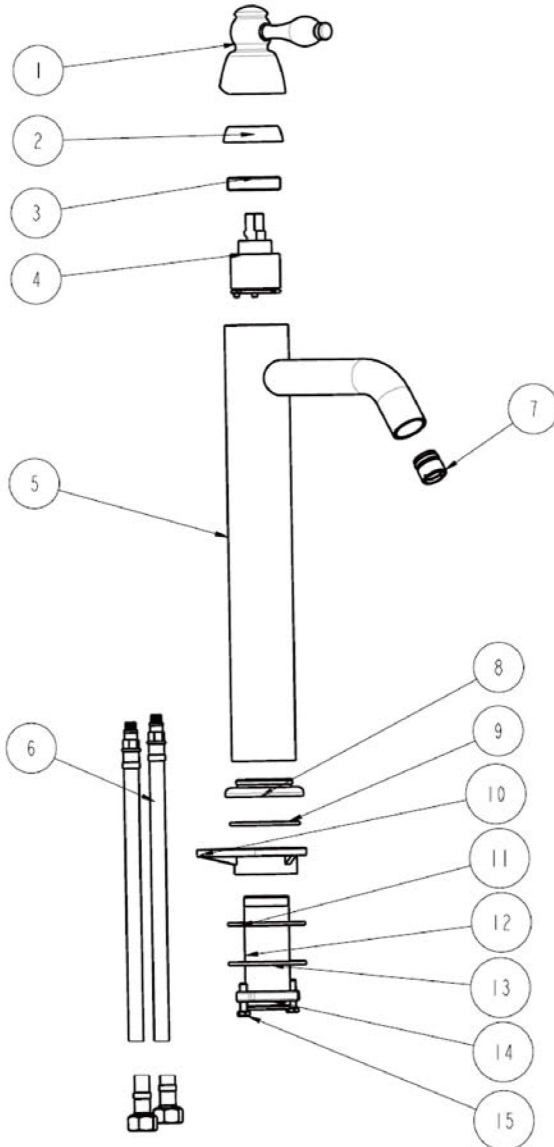

ITEM # VR17BDB LARGE ROUND VESSEL

OUTER DIMENSIONS: 17"X6"

INNER DIMENSION: 17"X6"

DRAIN SIZE: 1.5" W/O OVERFLOW

MATERIAL GAUGE: 13

CODE/STANDARD COMPLIANCE

* IAPMO/cUPC LISTED

IMPORTANT: THIS PRODUCT IS HAND CRAFTED AND SMALL VARIANCES MAY OCCUR. DIMENSIONS MAY VARY UP TO 1/4". DO NOT MAKE ANY INSTALLATION CUTS UNTIL YOU RECEIVE YOUR SINK.

BY PREMIER COPPER PRODUCTS

B-VF01ORB

Traditional Vessel Filler Faucet

FEATURES:

- All Brass Material
- Ceramic Cartridges
- Max Flow Rate: 2.2GPM(8.3LPM) @ 60PSI
- 100% Factory Tested
- Brass Pop-up Available

BY PREMIER COPPER PRODUCTS

PRODUCT SPECIFICATIONS

B-VF01ORB

TRU[™] Faucets

BY PREMIER COPPER PRODUCTS

B-VF01ORB

EXPLODED PARTS VIEW

BY PREMIER COPPER PRODUCTS

B-VF01ORB

PARTS LISTING

| | | |
|-----|----------|------------------------------|
| 15 | 2090165 | HEXAGONAL MOUNTING SCREW |
| 14 | 2120081 | MOUNTING NUT |
| 13 | 2180126 | WASHER |
| 12 | 2030022 | CONNECTER |
| 11 | 2050167 | WASHER |
| 10 | 2160081 | BASE |
| 9 | 2050093 | O-RING |
| 8 | 2160310 | SEAL-RING |
| 7 | 2700072 | SPOUT |
| 6 | 2860148 | STAINLESS STEEL FLEXBLE HOSE |
| 5 | 2130629 | BODY ASSEMBLY |
| 4 | 2710044 | 35 CARTRIDGE |
| 3 | 2110810 | RETAINER NUT |
| 2 | 2110176 | CANOPY |
| 1 | 2750125 | HANDLE |
| NO. | Part NO. | Part Name |