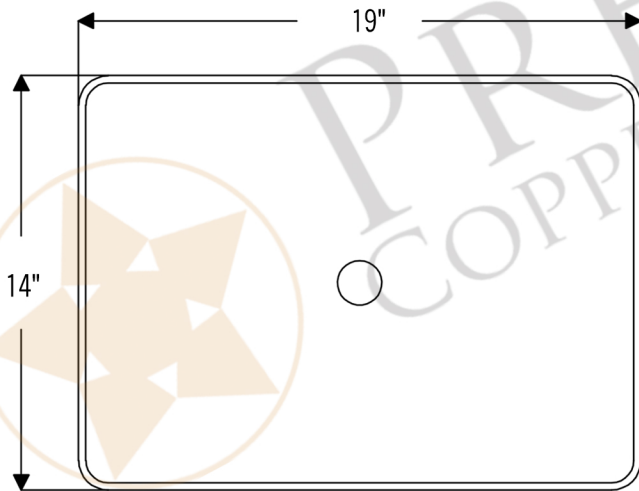

PACKAGE INCLUDES THE FOLLOWING ITEMS:

- * 19" Rectangle Tub Hand Forged Old World Copper Vessel Sink / ORB Finish (Model# PVTREC19DB)
- * Single Handle Bathroom Vessel Faucet / ORB Finish (Model# B-VF01ORB)
- * 1.5" Non-Overflow Pop-up Bathroom Sink Drain / ORB Finish (Model# D-208ORB)
- * Neutral Cure Copper Sink Installation Silicone (Model# C900-ORB)
- * Copper Sink Wax (Model# W900-WAX)

* ORB: Oil Rubbed Bronze

SINK DETAILS (Model# PVTREC19DB)

- * 19" Rectangle Tub Hand Forged Old World Copper Vessel Sink
- * Outer Dimension: 19" x 14" x 5.5"
- * Drain Opening: 1.5" Non-Overflow
- * Color: Oil Rubbed Bronze

* ORB: Oil Rubbed Bronze

FAUCET DETAILS (Model# B-VF01ORB)

- * Single Handle Bathroom Vessel Faucet
- * Color: Oil Rubbed Bronze
- * Solid Brass Construction
- * Ceramic Disc Cartridges
- * Overall Height: 14.75"
- * ASME A112.18.1/CSA B125.1, NSF/ANSI 61, California Lead Plumbing Law, ADA Compliant