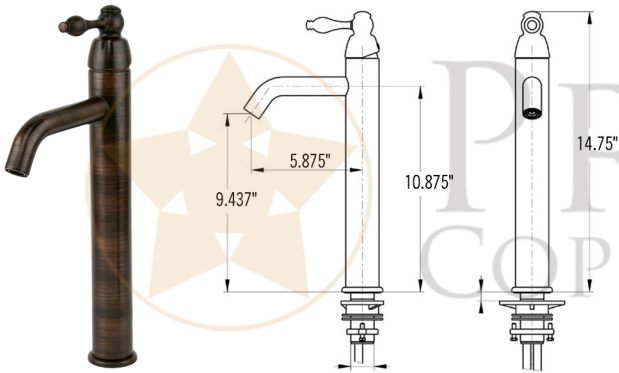

PACKAGE INCLUDES THE FOLLOWING ITEMS:

- * 19" Rectangle Tub Hand Forged Old World Copper Vessel Sink / ORB Finish (Model# PVTREC19DB)
- * Single Handle Bathroom Vessel Faucet / ORB Finish (Model# B-VF01ORB)
- * 1.5" Non-Overflow Pop-up Bathroom Sink Drain / ORB Finish (Model# D-208ORB)
- * Neutral Cure Copper Sink Installation Silicone (Model# C900-ORB)
- * Copper Sink Wax (Model# W900-WAX)

* ORB: Oil Rubbed Bronze

SINK DETAILS (Model# PVTREC19DB)

- * 19" Rectangle Tub Hand Forged Old World Copper Vessel Sink
- * Outer Dimension: 19" x 14" x 5.5"
- * Drain Opening: 1.5" Non-Overflow
- * Color: Oil Rubbed Bronze

* ORB: Oil Rubbed Bronze

FAUCET DETAILS (Model# B-VF01ORB)

- * Single Handle Bathroom Vessel Faucet
- * Color: Oil Rubbed Bronze
- * Solid Brass Construction
- * Ceramic Disc Cartridges
- * Overall Height: 14.75"
- * ASME A112.18.1/CSA B125.1, NSF/ANSI 61, California Lead Plumbing Law, ADA Compliant