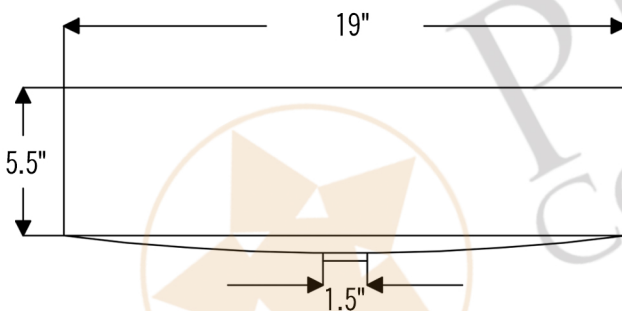

PACKAGE INCLUDES THE FOLLOWING ITEMS:

- * 19" Rectangle Tub Hand Forged Old World Copper Vessel Sink / ORB Finish (Model# PVTREC19DB)
- * Single Handle Bathroom Vessel Faucet / ORB Finish (Model# B-VF01ORB)
- * 1.5" Non-Overflow Pop-up Bathroom Sink Drain / ORB Finish (Model# D-208ORB)
- * Neutral Cure Copper Sink Installation Silicone (Model# C900-ORB)
- * Copper Sink Wax (Model# W900-WAX)

* ORB: Oil Rubbed Bronze

SINK DETAILS (Model# PVTREC19DB)

- * 19" Rectangle Tub Hand Forged Old World Copper Vessel Sink
- * Outer Dimension: 19" x 14" x 5.5"
- * Drain Opening: 1.5" Non-Overflow
- * Color: Oil Rubbed Bronze

* ORB: Oil Rubbed Bronze

FAUCET DETAILS (Model# B-VF01ORB)

- * Single Handle Bathroom Vessel Faucet
- * Color: Oil Rubbed Bronze
- * Solid Brass Construction
- * Ceramic Disc Cartridges
- * Overall Height: 14.75"
- * ASME A112.18.1/CSA B125.1, NSF/ANSI 61, California Lead Plumbing Law, ADA Compliant

DRAIN DETAILS (Model# D-208ORB)

- * 1.5" Non-Overflow Pop-up Bathroom Sink Drain
- * Design: Push Pop Top
- * Upper Flange Dimension: 2"
- * Material: Solid Brass

SILICONE DETAILS (Model# C900-ORB)

- * Neutral Cure Installation Silicone
- * Color: Oil Rubbed Bronze
- * Size: 4.7 OZ
- * Matches a Variety of Different Styled Sinks and Drains