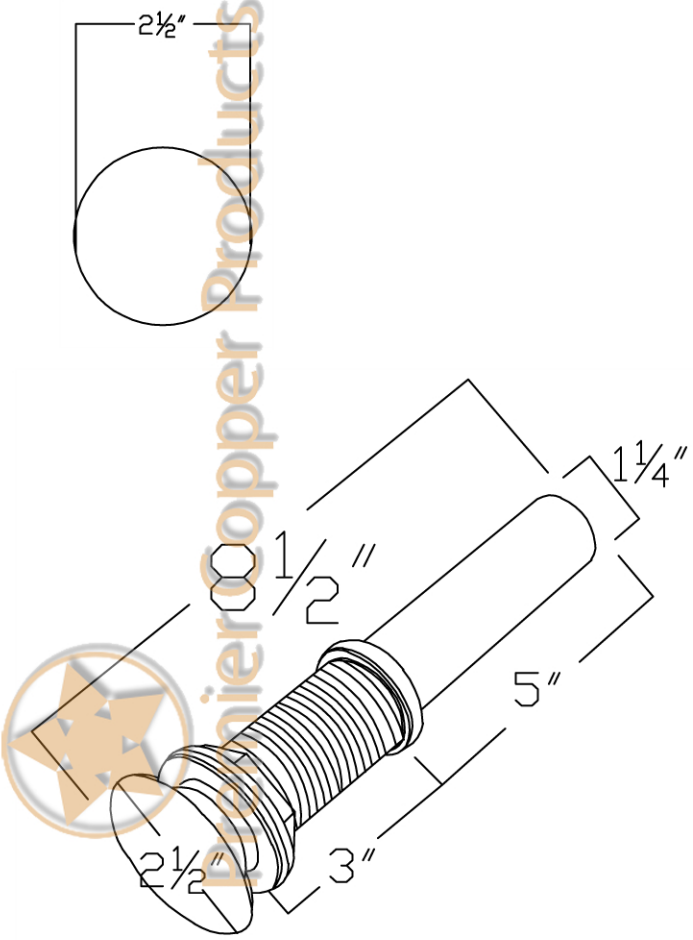

ITEM # D-208ORB
1.5" NON-OVERFLOW
POP-UP DRAIN
COLOR: OIL RUBBED BRONZE
SIZE: 1.5"