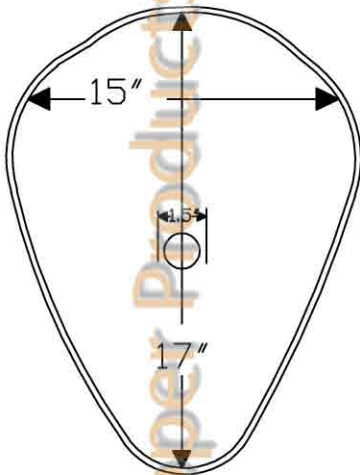

# ITEM # PVSHELL17 FREE FORM HAND FORGED OLD WORLD COPPER VESSEL SINK

CODE/STANDARD COMPLIANCE

\* IAPMO/cUPC LISTED

OUTER DIMENSIONS: 17"X15"X6"

DRAIN SIZE: 1.5"

FINISH: OIL RUBBED BRONZE

**IMPORTANT:** THIS PRODUCT IS HAND CRAFTED AND SMALL VARIANCES MAY OCCUR. DIMENSIONS MAY VARY UP TO 1/4". DO NOT MAKE ANY INSTALLATION CUTS UNTIL YOU RECEIVE YOUR SINK.