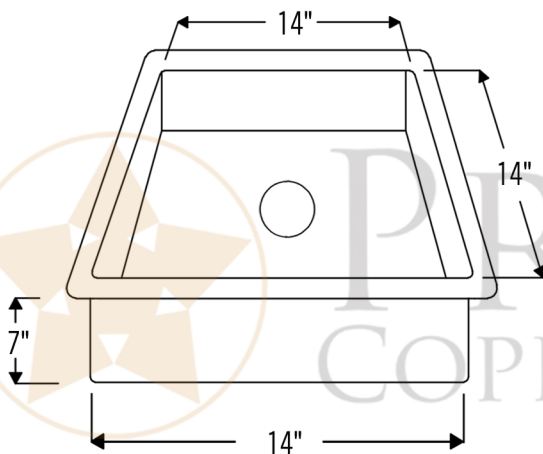

PREMIER
COPPER PRODUCTS

MODEL NUMBER: BS16DB3

- * Description: 16" Square Hammered Copper Bar/Prep Sink with 3.5" Drain Opening
- * Outer Dimension: 16" x 16" x 7"
- * Inner Dimension: 14" x 14" x 7"
- * Gauge: 14
- * Rim: 1"
- * Drain Opening: 3.5"
- * Finish: Oil Rubbed Bronze | Living Copper