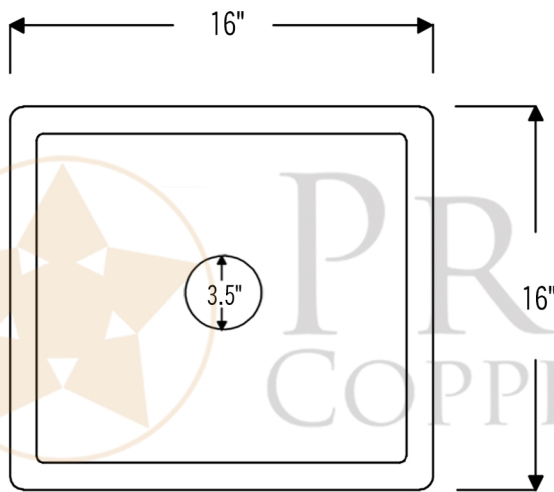

PREMIER
COPPER PRODUCTS

MODEL NUMBER: BS16DB3

- * Description: 16" Square Hammered Copper Bar/Prep Sink with 3.5" Drain Opening
- * Outer Dimension: 16" x 16" x 7"
- * Inner Dimension: 14" x 14" x 7"
- * Gauge: 14
- * Rim: 1"
- * Drain Opening: 3.5"
- * Finish: Oil Rubbed Bronze | Living Copper