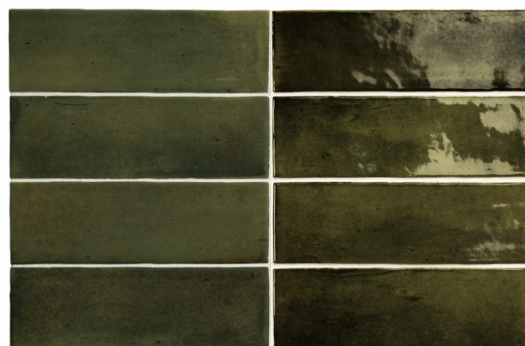

SOCO

Ottimo
ceramics

Introducing the SOCO collection, a stunning range of 2"x6" porcelain products that offer both practicality and elegance to your decor.

With a soft and versatile chromatic range of seven beautiful colors, each with subtle shade variations, this collection is sure to complement any style or design theme. To provide designers with even more options, this collection comes in both gloss and matt finishes, with the latter being perfect for flooring. Upgrade your home's style and functionality with the SOCO collection.

SOC010M Soco White Matte
SOC010G Soco White Glossy

SOC011M Soco Grey Matte
SOC011G Soco Grey Glossy

SOC012M Soco Beige Matte
SOC012G Soco Beige Glossy

SOC013M Soco Blue Matte
SOC013G Soco Blue Glossy

SOC014M Soco Black Matte
SOC014G Soco Black Glossy

SOC015M Soco Green Matte
SOC015G Soco Green Glossy

SOC016M Soco Pink Matte
SOC016G Soco Pink Glossy

SPECIFICATIONS

Color	Item	Finish	Exact Size	Thickness	Edge
White	SOC010M	Matte	1 7/8" x 5 7/8"	1/4"	Pressed
	SOC010G	Glossy			
Grey	SOC011M	Matte	1 7/8" x 5 7/8"	1/4"	Pressed
	SOC011G	Glossy			
Beige	SOC012M	Matte	1 7/8" x 5 7/8"	1/4"	Pressed
	SOC012G	Glossy			
Blue	SOC013M	Matte	1 7/8" x 5 7/8"	1/4"	Pressed
	SOC013G	Glossy			
Black	SOC014M	Matte	1 7/8" x 5 7/8"	1/4"	Pressed
	SOC014G	Glossy			
Green	SOC015M	Matte	1 7/8" x 5 7/8"	1/4"	Pressed
	SOC015G	Glossy			
Pink	SOC016M	Matte	1 7/8" x 5 7/8"	1/4"	Pressed
	SOC016G	Glossy			