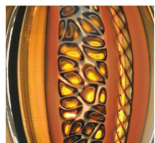

**Voltage**

110V

**Description**

Mouth-blown in Venice, Italy, using a variety of traditional glass-making techniques. Signed "Oggetti." Satin nickel or dark bronze hardware.

**Additional Information**

No two shades are exactly alike. There will always be variations, which are typical of a handmade product and contribute to its beauty.

Quadro shown with Cobalt Shade with Satin Nickel Hardware

Rondo shown with Amber Shade with Dark Bronze Hardware

**Shade Colors**

Amber

Cobalt

Green

Red

White