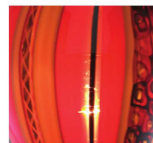

**Voltage**

110V

**Description**

Mouth-blown in Venice, Italy, using a variety of traditional glass-making techniques. Signed "Oggetti." Satin nickel or dark bronze hardware.

**Additional Information**

No two shades are exactly alike. There will always be variations, which are typical of a handmade product and contribute to its beauty.

Quadro shown with Cobalt Shade with Satin Nickel Hardware

Rondo shown with Amber Shade with Dark Bronze Hardware

**Shade Colors**

Amber

Cobalt

Green

Red

White