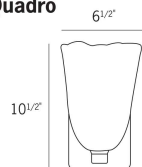

**Voltage**

110V

**Description**

Mouth-blown in Venice, Italy, using a variety of traditional glass-making techniques. Signed "Oggetti." Satin nickel or dark bronze hardware.

**Additional Information**

No two shades are exactly alike. There will always be variations, which are typical of a handmade product and contribute to its beauty.

**Bulb Options**

G9 base  
MAX 60W (bulb included)

G9 base  
LED

**Fiore, Quadro**

**Fiore, Rondo**