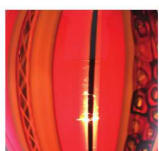

Voltage

110V and 12V

Drop Length

Adjustable to 120"

Description

Mouth-blown in Venice, Italy, using a variety of traditional glass-making techniques. Signed "Oggetti." Satin nickel or dark bronze hardware.

Shown with White Shade with Satin Nickel Hardware

Shade Colors

Amber

Cobalt

Green

Red

White

Bulb Options