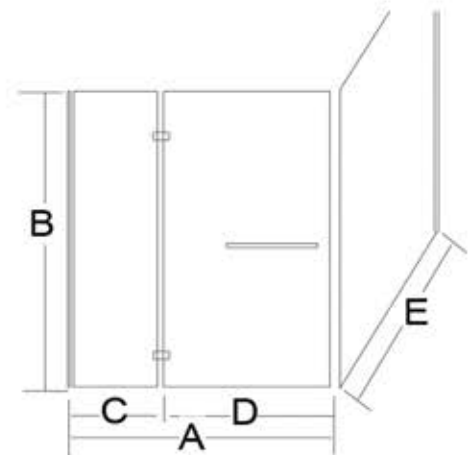

FEATURES:

- Corner installation hinged door.
- Door located on the **NARROW END** of the shower.
- 8mm tempered glass.
- Easy clean Oceania Clear View™ treatment.
- Chrome finish.
- 10 year limited warranty

PR2 doors - California (short side opening + 1 return panel)

Code	A (min)	A (max)	B	C	D	E (min)	E (max)
PR23642	33½"	34¼"	78¾"	8"	24"	39¾"	40¾"
PR23648						45¾"	46¾"
PR24248	39½"	40¼"	78¾"	14"	24"	45¾"	46¾"