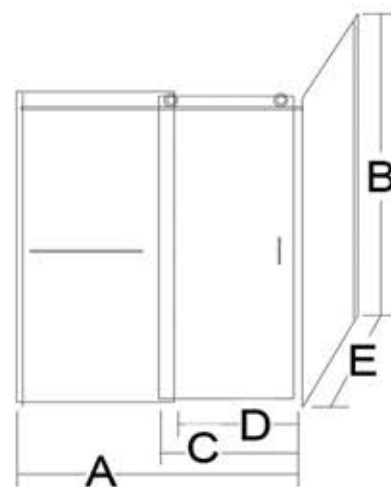

MARELIA shower door PBSD

FEATURES:

- Alcove installation
- Magnet on the door for a perfect seal.
- 8mm tempered glass with the easy clean Oceania clear View™ treatment.
- Chrome finish.
- Sliding door that allows for either left- or right-hand installation
- 10-year limited warranty.

PBSD doors - Marelia

| Code | A (min) | A (max) | B | C | D (min) | D(max) | E (min) | E (max) |
|--------|----------------------------------|----------------------------------|----------------------------------|----------------------------------|---------|--------|---------|---------|
| PBSD48 | 45 ⁵ / ₈ " | 46 ⁵ / ₈ " | 78 ³ / ₄ " | 25 ¹ / ₄ " | 19" | 20" | | |
| PBSD60 | 57 ⁵ / ₈ " | 58 ⁵ / ₈ " | | 31 ¹ / ₄ " | 25" | 26" | | |