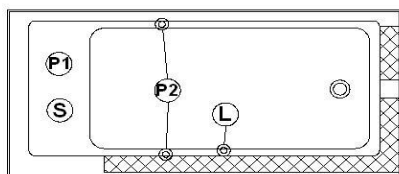

Unity 28 (right hand drain)

Product code : **UN28R**

Draft revision : **20130422133336**

External dimensions : **60" x 28" x 21,5" [152,4 cm x 71,1 cm x 54,6 cm]**

Series : **deck mount**

Seats : **1**

2012 catalog page : **31**

Lumbar support : **yes**

Arm rests : **no**

Low-profile available : **no**

Draft and specs

Specifications	
Capacity :	45 IMP Gal. / 58,7 US Gal. / 204,6 liters
AeroMassage™ :	34 Easy Clean™ air jets
Super AeroMassage™ :	AeroMassage™ + 12 Easy Clean™ air jets
Dynamic Turbo™ :	4 Confort Pulse jets / 4 Confort Swirl jets
Comfort Air™ :	34 Easy Clean™ air jets
Characteristics :	n/a

Remarks	
*all measures have a precision of ± 1/4" (0,63cm)	
*internal dimensions taken at 4" (10cm) from bath bottom	
*capacity is measured by filling the soaker to 1-1/2" under the overflow	
*textured skirt available on all Freestanding products	
*shelf height is 3/4" on all "low-profile" models	

Options and installation

accessories and decorative lines positions are approximative

Additional(s) note(s) :

Integrated acrylic tile flanges. If system, delivered with keypad not installed.

Legend			
(S)	Blower	(L)	Chromatherapy light
(P1)	Pump	(P2)	Grab bar
(C)	Keypad		
X X X X	Recommended faucets drilling location*		
Deck cut-out line			- - - - -