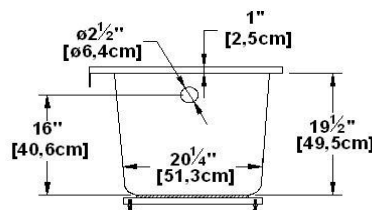

Unity 28 (right hand drain)

Product code : **UN28R**

Draft revision : **20130422133336**

External dimensions : **60" x 28" x 21,5" [152,4 cm x 71,1 cm x 54,6 cm]**

Series : **deck mount**

Seats : **1**

2012 catalog page : **31**

Lumbar support : **yes**

Arm rests : **no**

Low-profile available : **no**

Draft and specs

Specifications	
Capacity :	45 IMP Gal. / 58,7 US Gal. / 204,6 liters
AeroMassage™ :	34 Easy Clean™ air jets
Super AeroMassage™ :	AeroMassage™ + 12 Easy Clean™ air jets
Dynamic Turbo™ :	4 Confort Pulse jets / 4 Confort Swirl jets
Comfort Air™ :	34 Easy Clean™ air jets
Characteristics :	n/a

Remarks	
*all measures have a precision of ± 1/4" (0,63cm)	
*internal dimensions taken at 4" (10cm) from bath bottom	
*capacity is measured by filling the soaker to 1-1/2" under the overflow	
*textured skirt available on all Freestanding products	
*shelf height is 3/4" on all "low-profile" models	