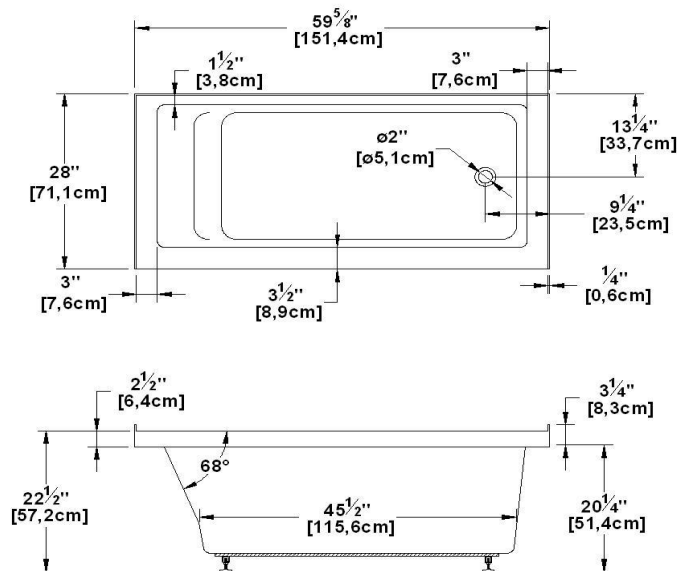

Unity 28 (right hand drain)

Product code : **UN28R**

Draft revision : **20130422133336**

External dimensions : **60" x 28" x 21,5" [152,4 cm x 71,1 cm x 54,6 cm]**

Series : **deck mount**

Seats : **1**

2012 catalog page : **31**

Lumbar support : **yes**

Arm rests : **no**

Low-profile available : **no**

Draft and specs

Specifications	
Capacity :	45 IMP Gal. / 58,7 US Gal. / 204,6 liters
AeroMassage™ :	34 Easy Clean™ air jets
Super AeroMassage™ :	AeroMassage™ + 12 Easy Clean™ air jets
Dynamic Turbo™ :	4 Confort Pulse jets / 4 Confort Swirl jets
Comfort Air™ :	34 Easy Clean™ air jets
Characteristics :	n/a

Remarks	
*all measures have a precision of ± 1/4" (0,63cm)	
*internal dimensions taken at 4" (10cm) from bath bottom	
*capacity is measured by filling the soaker to 1-1/2" under the overflow	
*textured skirt available on all Freestanding products	
*shelf height is 3/4" on all "low-profile" models