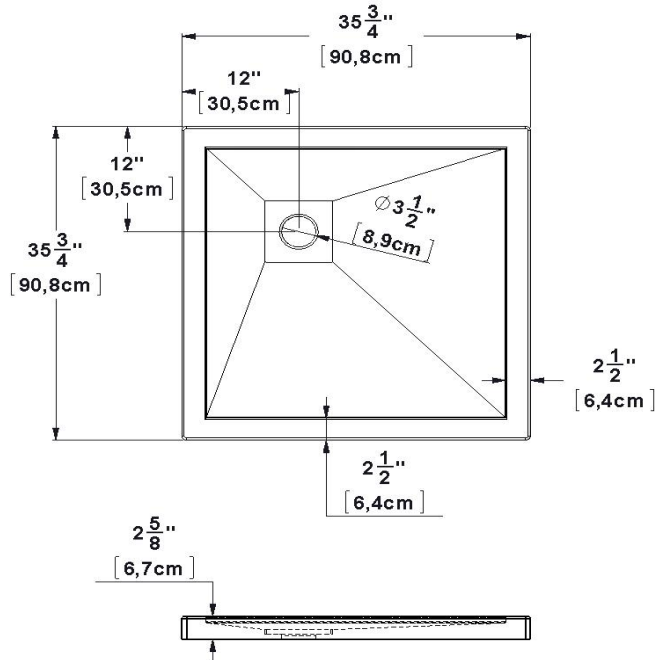

Base 36x36 LH corner drain Product code : **SB36L3612**

Draft revision : **20170323153000**

Nominal dimensions : **36" x 36" x 2,625" [91,4 cm x 91,4 cm x 6,7 cm]**

Material : **acrylic**

Draft and specs

Specifications
Textured floor : no
Footrest : no
Characteristics : Corner base 12-12

Remarks
<i>All measures have a precision of ± 1/4" (0,63cm)</i>
<i>If a measure is present on one side only, part is symmetrical</i>

Available tile flanges configurations

Available options
Shower seat : SS16-A, SS16-B
Shower door : PB136 PB23636