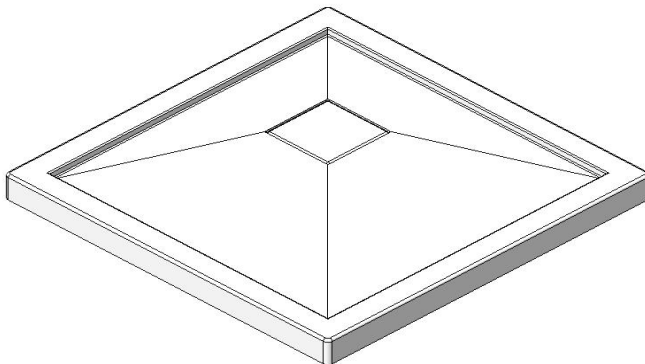

Base 36x36 LH corner drain Product code : **SB36L3612**

Draft revision : **20170323153000**

Nominal dimensions : **36" x 36" x 2,625" [91,4 cm x 91,4 cm x 6,7 cm]**

Material : **acrylic**

Draft and specs

Specifications
Textured floor : no
Footrest : no
Characteristics : Corner base 12-12

Remarks
<i>All measures have a precision of ± 1/4" (0,63cm)</i>
<i>If a measure is present on one side only, part is symmetrical</i>

Available tile flanges configurations

Available options
Shower seat : SS16-A, SS16-B
Shower door : PB136 PB23636