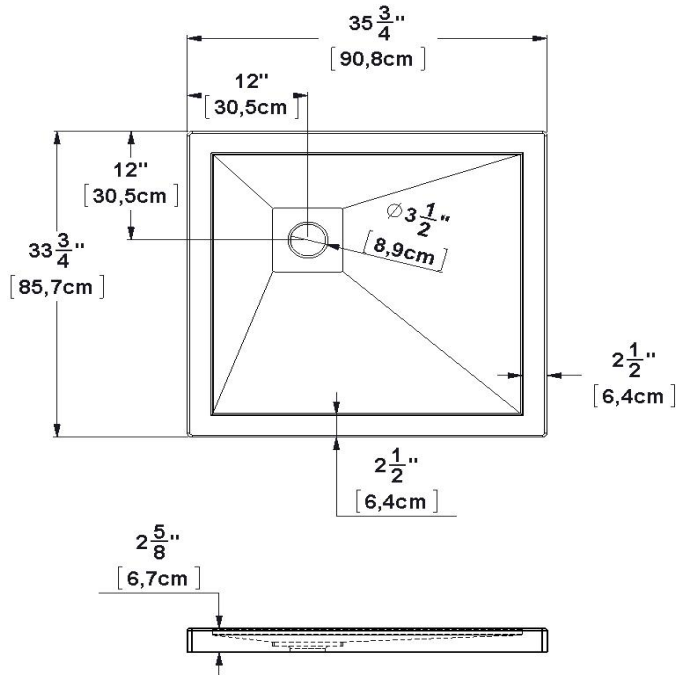

Base 36x34 LH corner drain Product code : **SB36L3412**

Draft revision : **20170321153000**

Nominal dimensions : **36" x 34" x 2,625" [91,4 cm x 86,4 cm x 6,7 cm]**

Material : **acrylic**

Draft and specs

Specifications
Textured floor : no
Footrest : no
Characteristics : Corner base 12-12

Remarks
All measures have a precision of $\pm 1/4''$ (0,63cm)
If a measure is present on one side only, part is symmetrical

Available tile flanges configurations

Available options
Shower seat : SS16-A, SS16-B
Shower door : PB136 PB23634