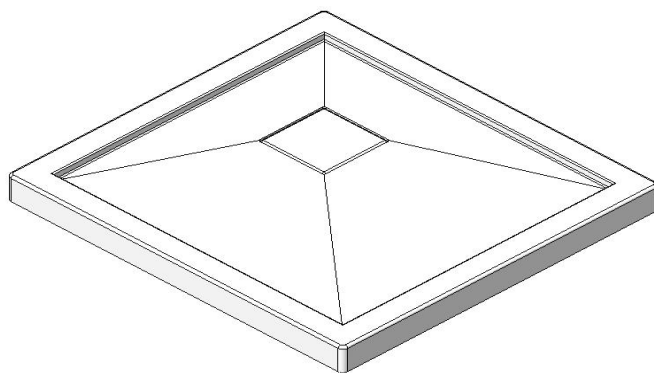

Base 36x34 LH corner drain Product code : **SB36L3412**

Draft revision : **20170321153000**

Nominal dimensions : **36" x 34" x 2,625" [91,4 cm x 86,4 cm x 6,7 cm]**

Material : **acrylic**

Draft and specs

Specifications
Textured floor : no
Footrest : no
Characteristics : Corner base 12-12

Remarks
All measures have a precision of $\pm 1/4''$ (0,63cm)
If a measure is present on one side only, part is symmetrical

Available tile flanges configurations

Available options
Shower seat : SS16-A, SS16-B
Shower door : PB136 PB23634