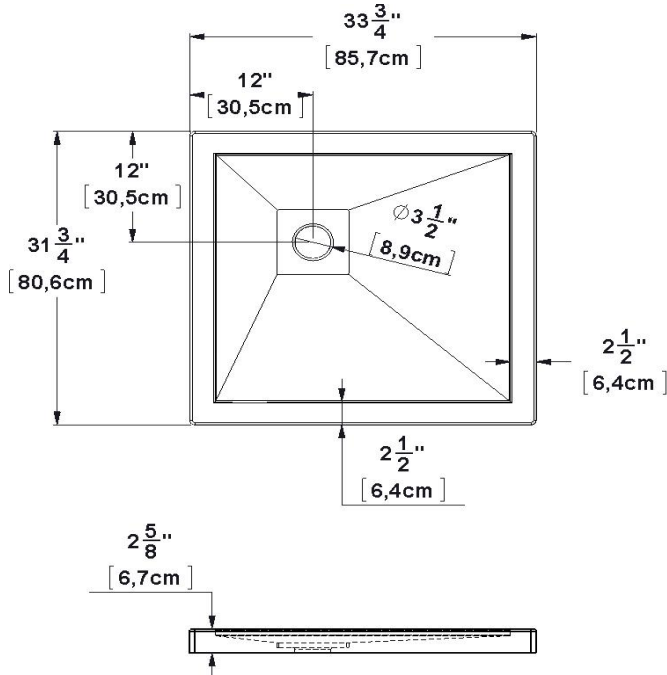

Base 34x32 LH corner drain Product code : **SB34L3212**

Draft revision : **20170319153000**

Nominal dimensions : **34" x 32" x 2,625" [86,4 cm x 81,3 cm x 6,7 cm]**

Material : **acrylic**

Draft and specs

Specifications
Textured floor : no
Footrest : no
Characteristics : Corner base 12-12

Remarks
All measures have a precision of $\pm 1/4''$ (0,63cm)
If a measure is present on one side only, part is symmetrical

Available tile flanges configurations

Available options
Shower seat : SS16-A, SS16-B
Shower door : FP32 FP32R34