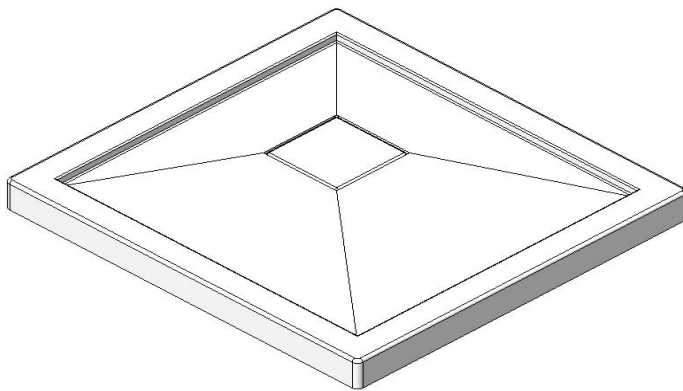

Base 34x32 LH corner drain Product code : **SB34L3212**

Draft revision : **20170319153000**

Nominal dimensions : **34" x 32" x 2,625" [86,4 cm x 81,3 cm x 6,7 cm]**

Material : **acrylic**

Draft and specs

Specifications
Textured floor : no
Footrest : no
Characteristics : Corner base 12-12

Remarks
All measures have a precision of $\pm 1/4''$ (0,63cm)
If a measure is present on one side only, part is symmetrical

Available tile flanges configurations

Available options
Shower seat : SS16-A, SS16-B
Shower door : FP32 FP32R34