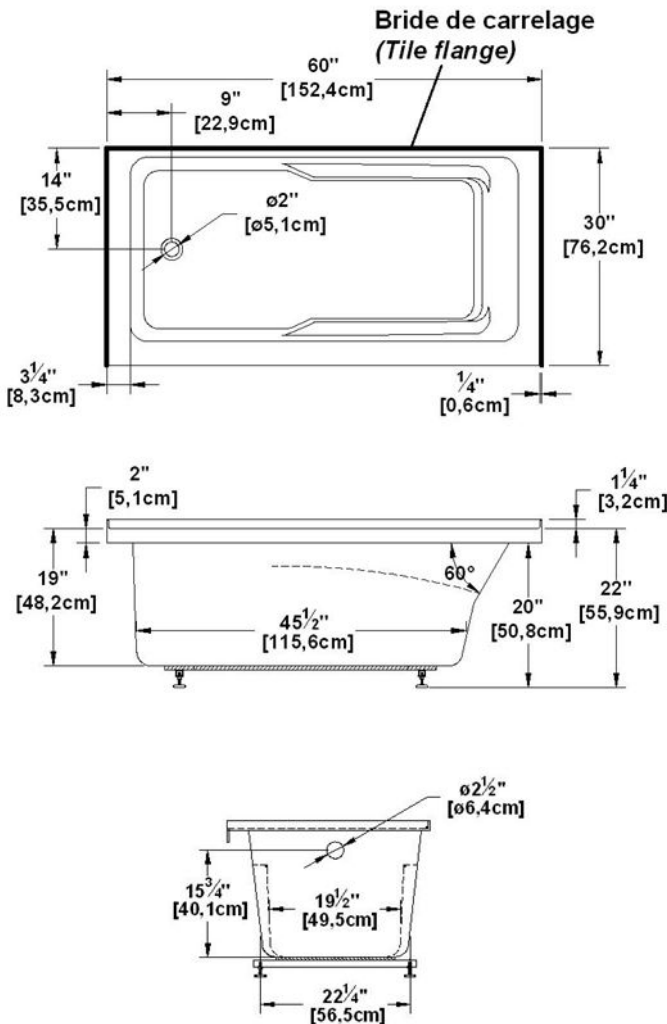

Sublime 6030 (left hand drain)

Series : **Alcove**

Nominal dimensions: **60" x 30" x 22" [152.4 cm x 76.2 cm x 55.9 cm]**

Seats : **1**

Product code: **SU6030L**

Draft revision : **2017121314300**

Lumbar support : **yes**

Arm rests : **yes**

Low-profile available : **no**

Draft and specs

Specifications
Capacity: 45 IMP Gal. / 58.6 US Gal. / 204.5 liters
AeroMassage™: 40 Easy Clean™ air jets
Super AeroMassage™: AeroMassage™ + 12 Easy Clean™ air jets
Comfort Air™: 40 Easy Clean™ air jets
Characteristics: Integrated tile flanges on 3 sides

Remarks
All measures have a precision of ± 1/4" (0,63cm)
If a measure is present on one side only, part is symmetrical
*internal dimensions taken at 4" (10cm) from bath bottom
*capacity is measured by filling the bath to 1-1/2" under the overflow