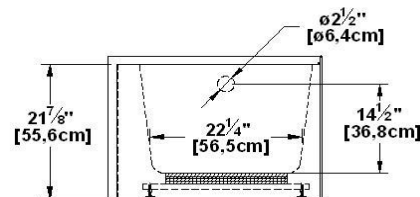

Loft 6631 L-SFR - Left hand drain, 2 Skirts (Front and Right)

Product code : **LO6631L-SFR**

Draft revision : **20170317140000**

External dimensions : **66" x 31" x 22" [167,6 cm x 78,7 cm x 55,9 cm]**

Series : **freestand**

Seats : **1**

lumbar support : **yes**

Arm rests : **no**

Low-profile available : **no**

Draft and specs

Specifications	
Capacity :	46 IMP Gal. / 60,0 US Gal. / 209,1 liters
AeroMassage™ :	40 Easy Clean™ air jets
Super AeroMassage™ :	AeroMassage™ + 12 Easy Clean™ air jets
Dynamic Turbo™ :	unavailable
Comfort Air™ :	40 Easy Clean™ air jets
Characteristics :	2 integrated skirts

Remarks	
*all measures have a precision of $\pm 1/4''$ (0,63cm)	
*internal dimensions taken at 4" (10cm) from bath bottom	
*capacity is measured by filling the soaker to 1-1/2" under the overflow	

Options and installation