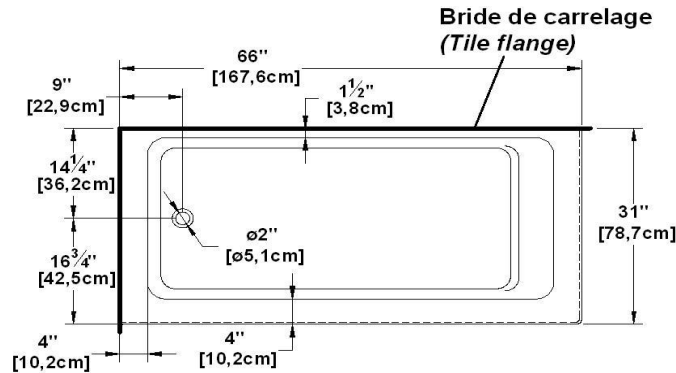

Loft 6631 L-SFR - Left hand drain, 2 Skirts (Front and Right)

Product code : **LO6631L-SFR**

Draft revision : **20170317140000**

External dimensions : **66" x 31" x 22" [167,6 cm x 78,7 cm x 55,9 cm]**

Series : **freestand**

Seats : **1**

lumbar support : **yes**

Arm rests : **no**

Low-profile available : **no**

Draft and specs

Specifications	
Capacity :	46 IMP Gal. / 60,0 US Gal. / 209,1 liters
AeroMassage™ :	40 Easy Clean™ air jets
Super AeroMassage™ :	AeroMassage™ + 12 Easy Clean™ air jets
Dynamic Turbo™ :	unavailable
Comfort Air™ :	40 Easy Clean™ air jets
Characteristics :	2 integrated skirts

Remarks	
*all measures have a precision of $\pm 1/4''$ (0,63cm)	
*internal dimensions taken at 4" (10cm) from bath bottom	
*capacity is measured by filling the soaker to 1-1/2" under the overflow	

Options and installation