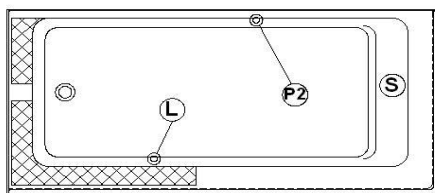

Loft 6631 L-SFR - Left hand drain, 2 Skirts (Front and Right)

Product code : **LO6631L-SFR**

Draft revision : **20170317140000**

External dimensions : **66" x 31" x 22" [167,6 cm x 78,7 cm x 55,9 cm]**

Series : **freestand**

Seats : **1**

lumbar support : **yes**

Arm rests : **no**

Low-profile available : **no**

Draft and specs

Specifications	
Capacity :	46 IMP Gal. / 60,0 US Gal. / 209,1 liters
AeroMassage™ :	40 Easy Clean™ air jets
Super AeroMassage™ :	AeroMassage™ + 12 Easy Clean™ air jets
Dynamic Turbo™ :	unavailable
Comfort Air™ :	40 Easy Clean™ air jets
Characteristics :	2 integrated skirts

Remarks	
*all measures have a precision of $\pm 1/4''$ (0,63cm)	
*internal dimensions taken at 4" (10cm) from bath bottom	
*capacity is measured by filling the soaker to 1-1/2" under the overflow	

Options and installation