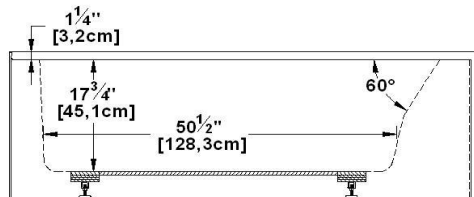

Loft 6631 L-SFR - Left hand drain, 2 Skirts (Front and Right)

Product code : **LO6631L-SFR**

Draft revision : **20170317140000**

External dimensions : **66" x 31" x 22" [167,6 cm x 78,7 cm x 55,9 cm]**

Series : **freestand**

Seats : **1**

lumbar support : **yes**

Arm rests : **no**

Low-profile available : **no**

Draft and specs

Specifications	
Capacity :	46 IMP Gal. / 60,0 US Gal. / 209,1 liters
AeroMassage™ :	40 Easy Clean™ air jets
Super AeroMassage™ :	AeroMassage™ + 12 Easy Clean™ air jets
Dynamic Turbo™ :	unavailable
Comfort Air™ :	40 Easy Clean™ air jets
Characteristics :	2 integrated skirts

Remarks	
*all measures have a precision of $\pm 1/4''$ (0,63cm)	
*internal dimensions taken at 4" (10cm) from bath bottom	
*capacity is measured by filling the soaker to 1-1/2" under the overflow	

Options and installation