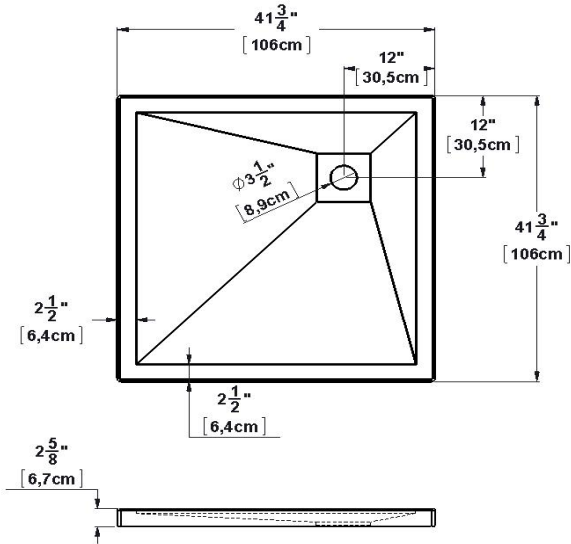

**Base 42x42 RH corner drain** Product code : **SB42R4212**

Draft revision : **20200205080000**

Nominal dimensions : **42" x 42" x 2,625" [106,7 cm x 106,7 cm x 6,7 cm]**

Material : **acrylic**

**Draft and specs**

**Specifications**

Textured floor : **no**  
Footrest : **no**  
Characteristics : **Corner base 12-12**

**Remarks**

All measures have a precision of  $\pm 1/4"$  (0,63cm)  
If a measure is present on one side only, part is symmetrical