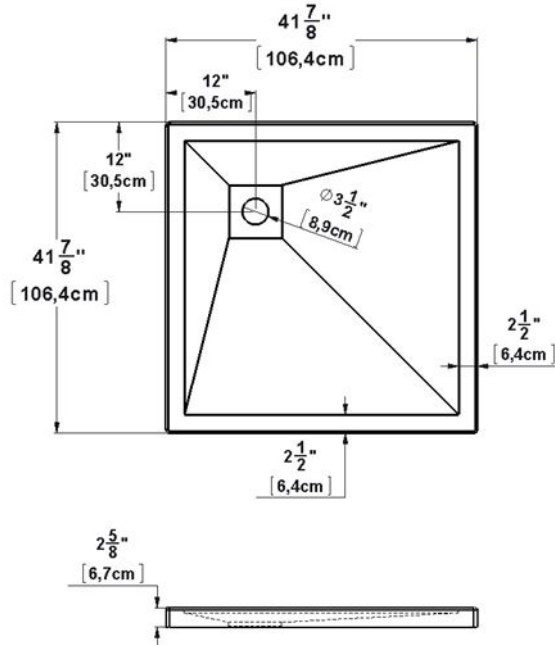

Base 42X42 LH corner drain

Product code: **SB42L4212**

Nominal dimensions: **42" x 32" x 2.625" [106.7 cm x 81.3 cm x 6.7 cm]**

Material: **acrylic**

Draft revision : **20200205080000**

Draft and specs

Specifications

Textured floor: **no**
Footrest: **no**
Characteristics: **corner base 12-12**

Remarks

All measures have a precision of $\pm 1/4$ " (0,63cm)
If a measure is present on one side only, part is symmetrical