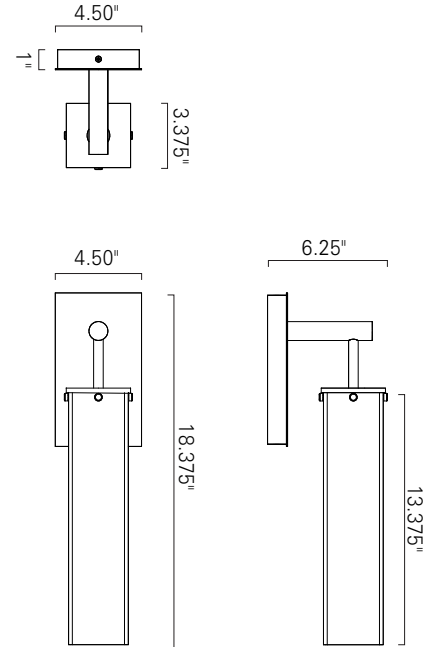

Dean - 8981 Chrome (CH)
Matte Opal Glass (MO)

Brushed Nickel (BN)
The Dean mounts up or down

LED

Product Name / Model / Dimensions			Finish Options	Glass	Lamping Options
Dean - 8981			Standard Brushed Nickel (BN) Chrome (CH)	Standard Matte Opal (MO)	Standard LED (LED) 1000 lm 3000K CCT non dimmable
Height	Width	Projection			
18.375"	4.5"	6.25"			
Backplate					
Height	Width				
8.00"	4.50"				