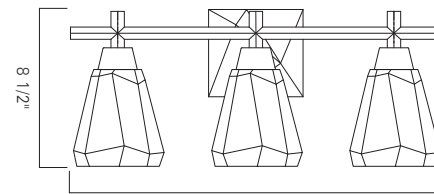

5 1/2"

8 1/2"

12 1/2"

2 Light

5 1/2"

8 1/2"

20"

3 Light

5 1/2"

INC

Product Name / Model / Dimensions				Finish Options	Glass	Lamping Options
Arctic 1 Light - 8281 Arctic 2 Light - 8282 Arctic 3 Light - 8283				Standard Acid Dipped Black (ADB) Polished Nickel (PN)	Standard Clear Glass (CL) Size: 5 1/4 H X 5 W	Standard Incandescent 8281 - (1) 60W Edison 8282 - (2) 60W Edison 8283 - (3) 60W Edison
	Height	Width	Projection			
8281	8 1/2"	5"	5 1/2"			
8282	8 1/2"	12 1/2"	5 1/2"			
8283	8 1/2"	20"	5 1/2"			
Textured Backplate 4 3/4" W x 5" H						