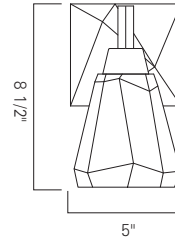

8 1/2"

5"

1 Light