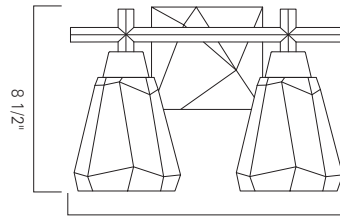

Arctic 2 Light
8282-PN-CL
Polished Nickel (PN)
Clear Glass (CL)

Arctic 3 Light
8283-ADB-CL
Acid Dipped Black (ADB)
Clear Glass (CL)

Also available in a Arctic Pendant.
See 8284 Technical Sheet

8 1/2"

5"

1 Light

5 1/2"

8 1/2"

12 1/2"

2 Light

5 1/2"

8 1/2"

20"

3 Light

5 1/2"

INC

Product Name / Model / Dimensions				Finish Options	Glass	Lamping Options
Arctic 1 Light - 8281 Arctic 2 Light - 8282 Arctic 3 Light - 8283				Standard Acid Dipped Black (ADB) Polished Nickel (PN)	Standard Clear Glass (CL) Size: 5 1/4 H X 5 W	Standard Incandescent 8281 - (1) 60W Edison 8282 - (2) 60W Edison 8283 - (3) 60W Edison
	Height	Width	Projection			
8281	8 1/2"	5"	5 1/2"			
8282	8 1/2"	12 1/2"	5 1/2"			
8283	8 1/2"	20"	5 1/2"			
Textured Backplate 4 3/4" W x 5" H						