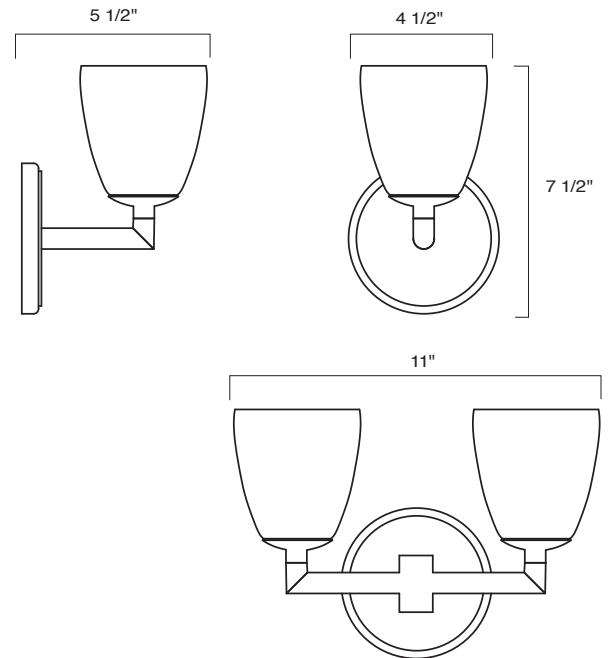

Norwell Lighting

Product Name **Chancellor**
 Model Number **8271,8272**
 Project Name _____
 Fixture Type _____ Quantity _____

Product Name / Model / Dimensions				Finish Options	Glass	Lamping Options
Chancellor Single Sconce - 8271 Chancellor Double Sconce - 8272				Standard Brushed Nickel (BN) Chrome (CH)	Standard Matte Opal (MO) 4" H x 4" W	Standard LED (LED) 8271 - (1) 4.5 Watt G9 LED Included 8272 - (2) 4.5 Watt G9 LED Included
Series	Height	Width	Projection			
8271	7 1/2"	4 1/2"	5 1/2"			
8272	7 1/2"	11"	5 1/2"			
Backplate 4 1/2 diameter						