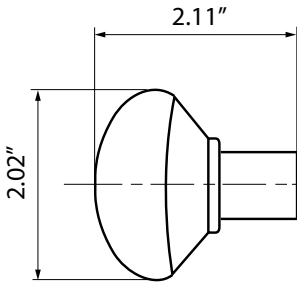

New York Knob

- > Collection: Nostalgic
- > Design code: NYK
- > Material: Forged Brass
- > Functions: Knob pair with 3/8" – 20 spindle

New York Knob shown in Satin Nickel