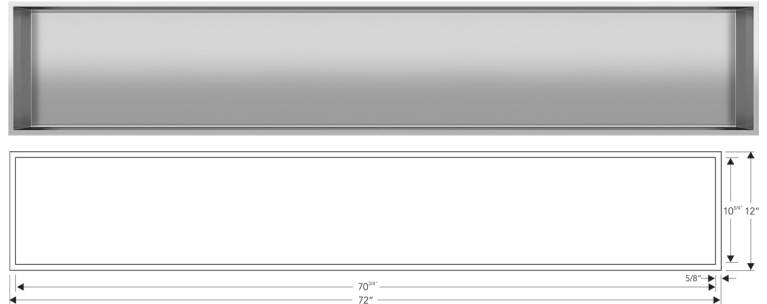

Neelnox

Y I S H E L F Specifications

FEATURES

- Premium 304 Grade Stainless Steel
- Flushmount Profile
- Equipped with SoundDefy™ noise concealing technology
- Sloped bottom ensures proper drainage of water.
- Y I B O N D adhesive included to tile the back of the shelf as per client's preference.
- Optional Top Mount Installation as per client's preference.
- Fillers provided to Flushmount with tiles of thicknesses 4mm, 6mm, 8mm, 10mm & 12mm
- No installation hardware required.

Model	Finish	Profile	Size(Inner)	Size(Outer)	Rim	Depth	Bottom Slope
Y-17B	Brushed	Flushmount	70 ^{3/4} x 10 ^{3/4} inches 1799 x 275 mm	72 x 12 inches 1829 x 305 mm	5/8 inches 15 mm	3 ^{3/4} inches 95 mm	3/16 inches 5 mm
Y-17P	Polished						
Y-17 WHT	White						
Y-17 BLK	Black						
Y-17 ORB	Oil Rubbed Bronze						
Y-17 LGR	Lime Green						
Y-17 ORNG	Orange						