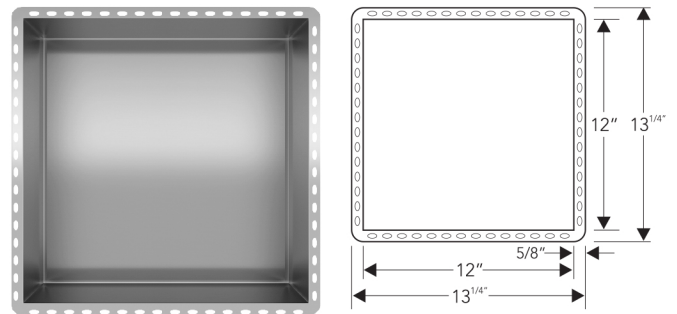

### FEATURES

- Premium 304 Grade Stainless Steel
- Undermount Profile
- Equipped with SoundDefy™ noise concealing technology
- Sloped bottom ensures proper drainage of water.
- Y I B O N D adhesive included to tile the back of the shelf as per client's preference.
- No installation hardware required.

Model	Finish	Profile	Size(Inner)	Size(Outer)	Rim	Depth	Bottom Slope
Y-10B	Brushed	Undermount	12 x 12 inches 305 x 305 mm	13 <sup>1/4</sup> x 13 <sup>1/4</sup> inches 335 x 335 mm	5/8 inches 15 mm	3 <sup>3/4</sup> inches 95 mm	3/16 inches 5 mm
Y-10P	Polished						
Y-10 WHT	White						
Y-10 BLK	Black						
Y-10 ORB	Oil Rubbed Bronze						
Y-10 LGR	Lime Green						
Y-10 ORNG	Orange						