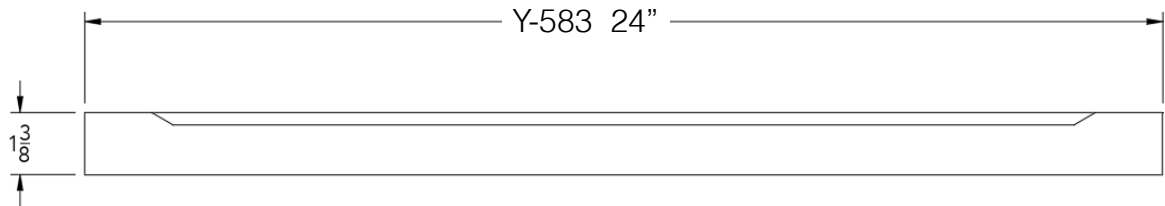

Dimensions in inches

FRONT