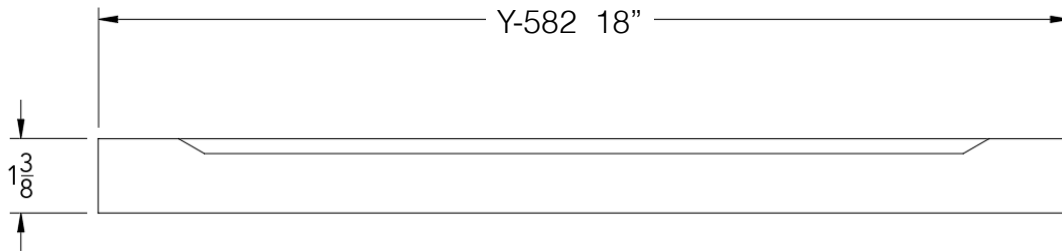

## Y | S H E L F

SERIES 580

Model	Product	Finishes
Y-582-P	18" Shelf	17 Finishes Available

FINISHES	Polished (-P)	Brushed Bronze (-BBRZ)	Light Beige (-LTBGE)
	Brushed (-B)	Antique Brass (-ABRS)	Grey (-GRAY)
	Brushed Gold (-BGLD)	Antique Copper (-ACOP)	Beige (-BEIGE)
	Matte Black (-BLK)	Matte White (-WHT)	Polished Gold (-PGLD)
	Oil Rubbed Bronze (-ORB)	Brushed Black (-BRBLK)	Polished Rose Gold (-PRGD)
	Brushed Brass (-BBRS)	Brushed Rose Gold (-BRGD)	

**Specified Model:** \_\_\_\_\_  
**Finish Detail:** \_\_\_\_\_  
**Notes:** \_\_\_\_\_

Dimensions in inches

FRONT

TOP

SIDE

NOTE: Dimensions subject to change without notice.