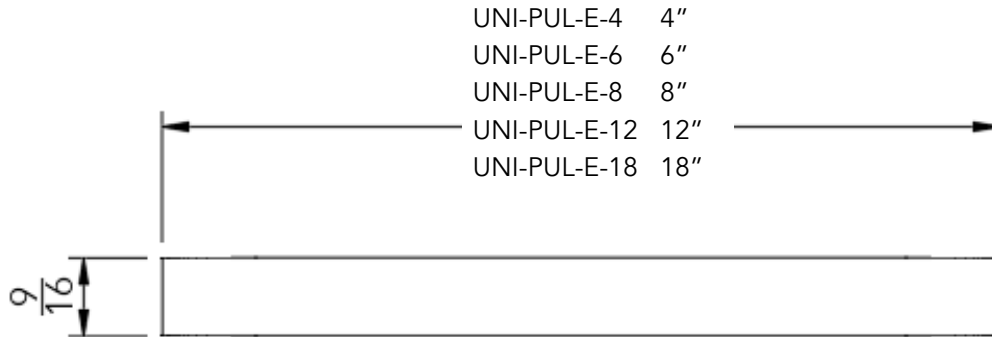

neelnox

LET
THERE
BE **DESIGN.**

FEATURES

- Premium 304 Grade Stainless Steel
- Solid Mount Construction
- Concealed Installation Hardware
- ADA Compliant

COLLECTION UNIVERSAL

CABINET PULL

Model	Product	Finishes Available
UNI-PUL-E-4-P	4" Cab-Pull	Multiple finishes available. Over 23 finishes to choose from.
UNI-PUL-E-6-P	6" Cab-Pull	
UNI-PUL-E-8-P	8" Cab-Pull	
UNI-PUL-E-12-P	12" Cab-Pull	
UNI-PUL-E-18-P	18" Cab-Pull	

Dimensions in inches

FRONT

TOP

SIDE

NOTE: Dimensions subject to change without notice.