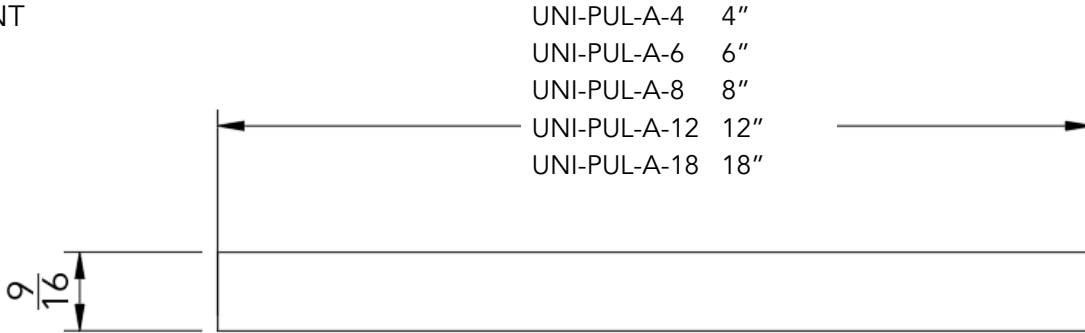

Dimensions in inches

FRONT