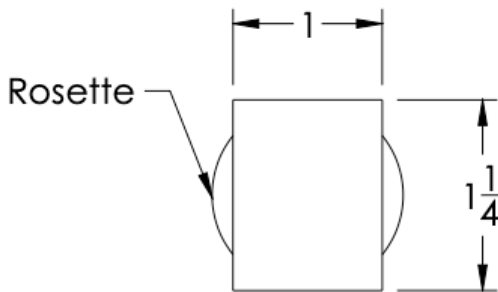

neelnox

LET
THERE
BE **DESIGN.**

FEATURES

- Premium 304 Grade Stainless Steel
- Solid Mount Construction
- Concealed Installation Hardware
- Solid End Cap provided for side opposite to the door for a seamless look

Single Knob shown
with a Medium Rosette

No Rosette Medium Rosette Large Rosette
(Dia 1 1/4") (Dia 1 1/2")

COLLECTION ELOQUENCE

SINGLE KNOB

Model	Product	Finishes Available
ELO-KNS <u>XX-XX</u>	Single Knob	Multiple finishes available. Over 23 finishes to choose from.

No Rosette	Medium Rosette (Dia 1 1/4")	Large Rosette (Dia 1 1/2")
ELO-KNS-NR	ELO-KNS-MR	ELO-KNS-LR

FRONT

SIDE

TOP

No Rosette Medium Rosette Large Rosette
 (Dia 1 1/4") (Dia 1 1/2")

Installation Notes: Center to center hole drilling dimension are same as mentioned in column. Diameter of glass hole for installation is 1/2".