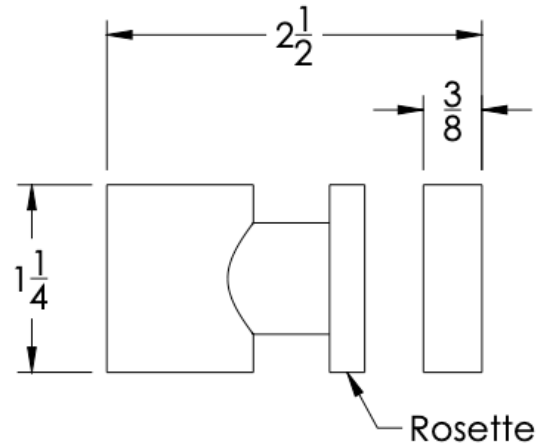

neelnox

LET
THERE
BE **DESIGN.**

FEATURES

- Premium 304 Grade Stainless Steel
- Solid Mount Construction
- Concealed Installation Hardware
- Solid End Cap provided for side opposite to the door for a seamless look

Single Knob shown
with a Medium Rosette

No Rosette Medium Rosette Large Rosette
(Dia 1 1/4") (Dia 1 1/2")

COLLECTION ELOQUENCE

SINGLE KNOB

Model	Product	Finishes Available
ELO-KNS <u>XX-XX</u>	Single Knob	Multiple finishes available. Over 23 finishes to choose from.

No Rosette	Medium Rosette (Dia 1 1/4")	Large Rosette (Dia 1 1/2")
ELO-KNS-NR	ELO-KNS-MR	ELO-KNS-LR

FRONT

SIDE

TOP

No Rosette Medium Rosette Large Rosette
 (Dia 1 1/4") (Dia 1 1/2")

Installation Notes: Center to center hole drilling dimension are same as mentioned in column. Diameter of glass hole for installation is 1/2".