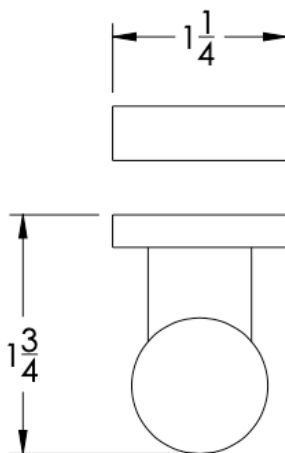

No Rosette	Medium Rosette (Dia 1 1/4")	Large Rosette (Dia 1 1/2")
ELO-KNS-NR	ELO-KNS-MR	ELO-KNS-LR

FRONT

SIDE

TOP

No Rosette Medium Rosette Large Rosette
 (Dia 1 1/4") (Dia 1 1/2")

Installation Notes: Center to center hole drilling dimension are same as mentioned in column. Diameter of glass hole for installation is 1/2".

Standard hardware supplied can accommodate glass thicknesses 1/4" to 1/2". Please contact us for custom hardware in case glass thickness exceeds 1/2".

Dimensions in inches

NOTE: Dimensions subject to change without notice.