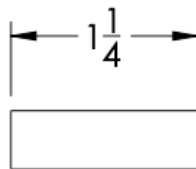

| | |
|-------------|----------------|
| No Rosette | Medium Rosette |
| UNI-KNSB-NR | UNI-KNSB-MR |

FRONT

TOP

No Rosette

Medium Rosette

Installation Notes: Center to center hole drilling dimension are same as mentioned in column. Diameter of glass hole for installation is 1/2".