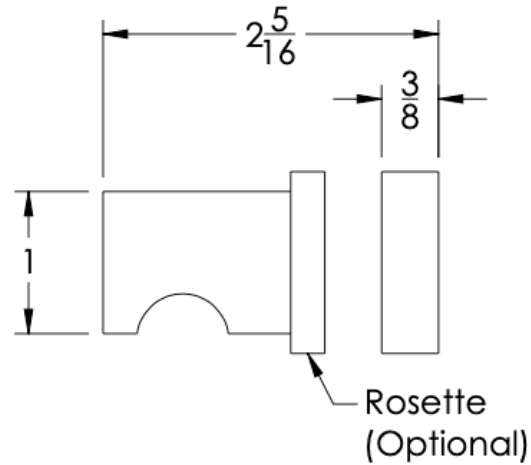

neelnox

LET
THERE
BE **DESIGN.**

FEATURES

- Premium 304 Grade Stainless Steel
- Solid Mount Construction
- Concealed Installation Hardware
- Solid End Cap provided for side opposite to the door for a seamless look

Single Knob shown
with a Medium Rosette

No Rosette

Medium Rosette

COLLECTION UNIVERSAL B

SINGLE KNOB

| Model | Product | Finishes Available |
|-----------------------|-------------|---|
| UNI-KNSB <u>XX-XX</u> | Single Knob | Multiple finishes available. Over 23 finishes to choose from. |

| | |
|-------------|----------------|
| No Rosette | Medium Rosette |
| UNI-KNSB-NR | UNI-KNSB-MR |

FRONT

TOP

No Rosette

Medium Rosette

Installation Notes: Center to center hole drilling dimension are same as mentioned in column. Diameter of glass hole for installation is 1/2".

Standard hardware supplied can accommodate glass thicknesses 1/4" to 1/2". Please contact us for custom hardware in case glass thickness exceeds 1/2".

Dimensions in inches

NOTE: Dimensions subject to change without notice.