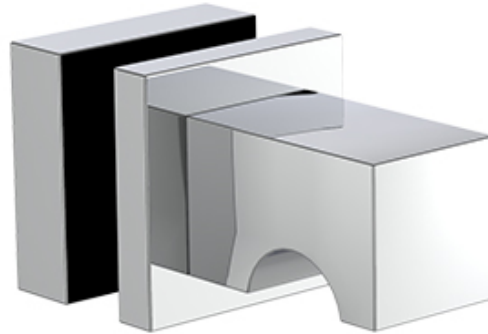

neelnox

LET
THERE
BE **DESIGN.**

FEATURES

- Premium 304 Grade Stainless Steel
- Solid Mount Construction
- Concealed Installation Hardware
- Solid End Cap provided for side opposite to the door for a seamless look

Single Knob shown
with a Medium Rosette

No Rosette

Medium Rosette

COLLECTION UNIVERSAL B

SINGLE KNOB

| Model | Product | Finishes Available |
|-----------------------|-------------|---|
| UNI-KNSB <u>XX-XX</u> | Single Knob | Multiple finishes available. Over 23 finishes to choose from. |

| | |
|-------------|----------------|
| No Rosette | Medium Rosette |
| UNI-KNSB-NR | UNI-KNSB-MR |

FRONT

TOP

No Rosette

Medium Rosette

Installation Notes: Center to center hole drilling dimension are same as mentioned in column. Diameter of glass hole for installation is 1/2".