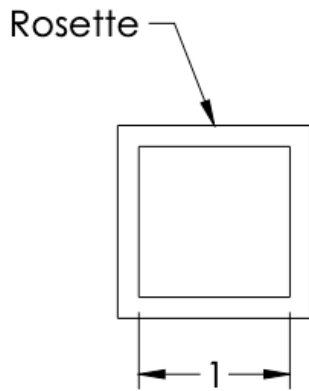

neelnox

LET
THERE
BE **DESIGN.**

FEATURES

- Premium 304 Grade Stainless Steel
- Solid Mount Construction
- Concealed Installation Hardware
- Solid End Cap provided for side opposite to the door for a seamless look

| | |
|-------------|----------------|
| No Rosette | Medium Rosette |
| UNI-KNSB-NR | UNI-KNSB-MR |

FRONT

TOP

No Rosette

Medium Rosette

Installation Notes: Center to center hole drilling dimension are same as mentioned in column. Diameter of glass hole for installation is 1/2".