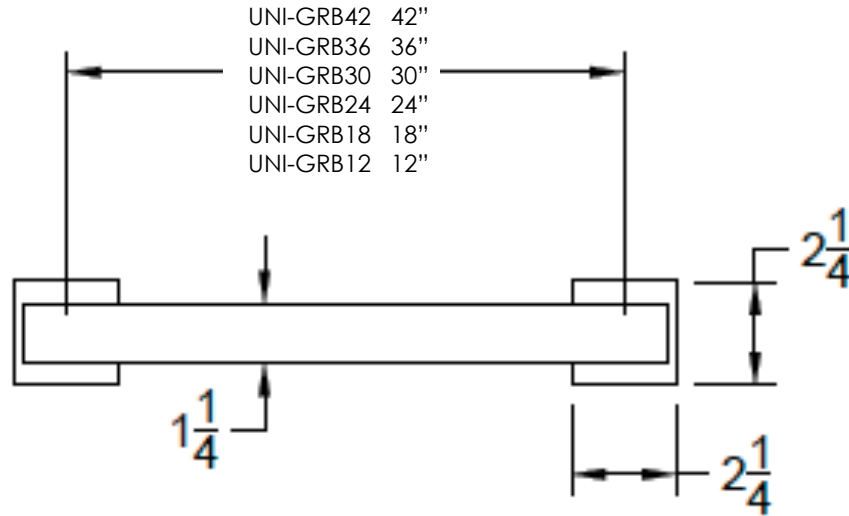

neelnox

LET
THERE
BE **DESIGN.**

FEATURES

- Premium 304 Grade Stainless Steel
- Solid Mount Construction
- Concealed Installation Hardware
- ADA Compliant

ADA Compliant

COLLECTION UNIVERSAL

GRAB BAR

Model	Product	Finishes Available
UNI-GRB-12-P	12" Grab Bar	Multiple finishes available. Over 23 finishes to choose from.
UNI-GRB-18-P	18" Grab Bar	
UNI-GRB-24-P	24" Grab Bar	
UNI-GRB-30-P	30" Grab Bar	
UNI-GRB-36-P	36" Grab Bar	
UNI-GRB-42-P	42" Grab Bar	

Dimensions in inches

FRONT

TOP

SIDE

NOTE: Dimensions subject to change without notice.