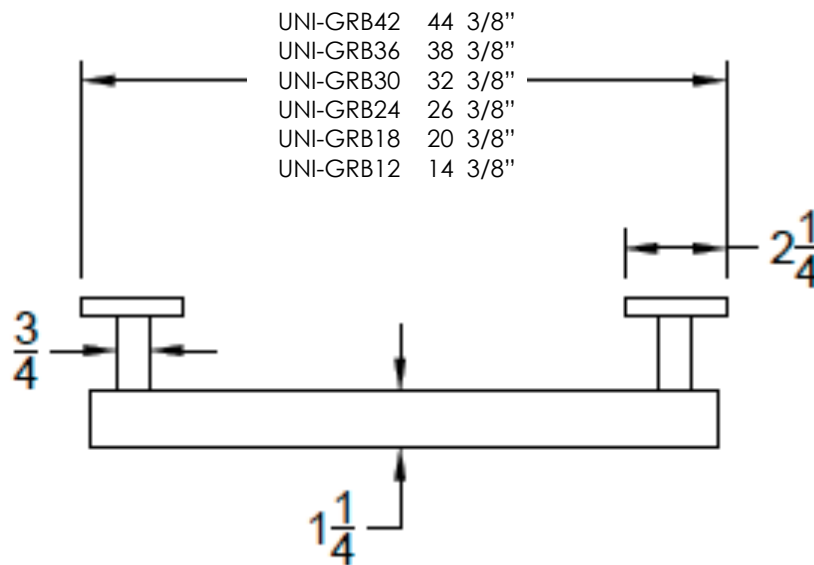

neelnox

LET
THERE
BE **DESIGN.**

FEATURES

- Premium 304 Grade Stainless Steel
- Solid Mount Construction
- Concealed Installation Hardware
- ADA Compliant

ADA Compliant

COLLECTION UNIVERSAL

GRAB BAR

Model	Product	Finishes Available
UNI-GRB-12-P	12" Grab Bar	Multiple finishes available. Over 23 finishes to choose from.
UNI-GRB-18-P	18" Grab Bar	
UNI-GRB-24-P	24" Grab Bar	
UNI-GRB-30-P	30" Grab Bar	
UNI-GRB-36-P	36" Grab Bar	
UNI-GRB-42-P	42" Grab Bar	

Dimensions in inches

FRONT

TOP

SIDE

NOTE: Dimensions subject to change without notice.