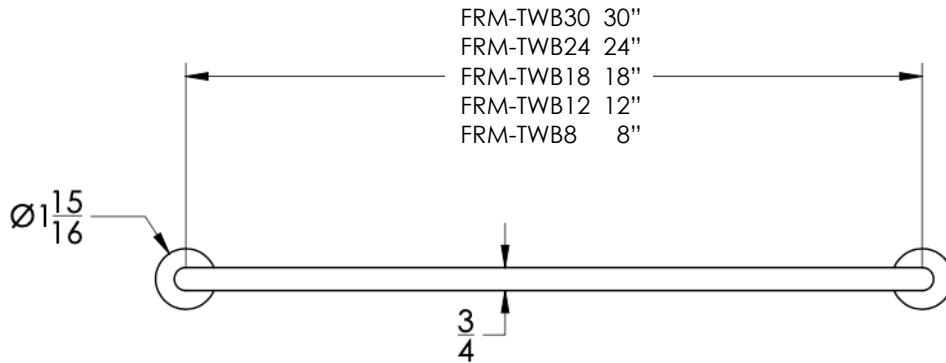

COLLECTION FORM

TOWEL BAR

Model	Product	Finishes Available
FRM-TWB8	8" Towel Bar	Multiple finishes available. Over 23 finishes to choose from.
FRM-TWB12	12" Towel Bar	
FRM-TWB18	18" Towel Bar	
FRM-TWB24	24" Towel Bar	
FRM-TWB30	30" Towel Bar	

Dimensions in inches

FRONT

TOP

SIDE

NOTE: Dimensions subject to change without notice.