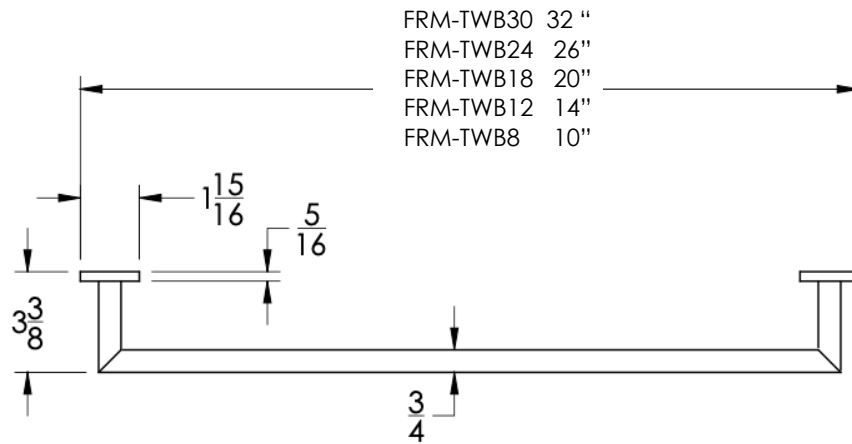

COLLECTION FORM

TOWEL BAR

Model	Product	Finishes Available
FRM-TWB8	8" Towel Bar	Multiple finishes available. Over 23 finishes to choose from.
FRM-TWB12	12" Towel Bar	
FRM-TWB18	18" Towel Bar	
FRM-TWB24	24" Towel Bar	
FRM-TWB30	30" Towel Bar	

Dimensions in inches

FRONT

TOP

SIDE

NOTE: Dimensions subject to change without notice.