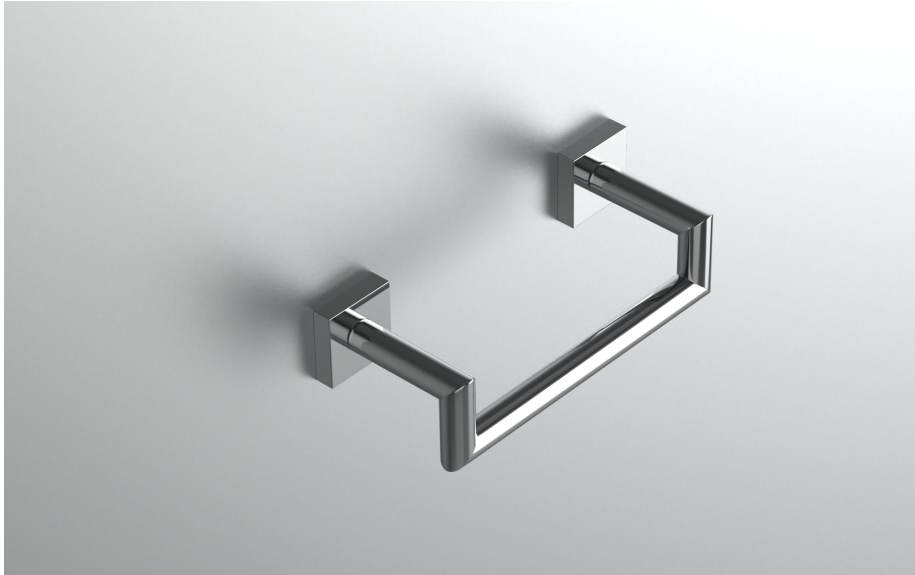

neelnox

LET
THERE
BE **DESIGN.**

FEATURES

- Premium 304 Grade Stainless Steel
- Solid Mount Construction
- Concealed Installation Hardware
- State of the art wall anchors included for installation on Dry wall or Tile

COLLECTION NAVIGATOR

TOWEL RING

| Model | Product | Finishes Available |
|----------|------------|---|
| NAV-TWR3 | Towel Ring | Multiple finishes available. Over 23 finishes to choose from. |

| FINISHES | | | |
|--------------------------|--------------------------------|---------------------------|--|
| Polished (-P) | Antique Copper (-ACOP) | Polished Gold (-PGLD) | |
| Brushed (-B) | Polished Brass (-PBRS) | Brushed Copper (-BCOP) | |
| Brushed Gold (-BGLD) | Matte White (-WHT) | Brushed Rose Gold (-BRGD) | |
| Matte Black (-BLK) | Brushed Modern Bronze (-BMBRZ) | Brushed Black (-BRBLK) | |
| Oil Rubbed Bronze (-ORB) | Glossy White (-GWHT) | Polished Black (-PBLK) | |
| Brushed Brass (-BBRS) | Polished Rose Gold (-PRGD) | Antique Nickel (-ANKL) | |
| Brushed Bronze (-BBRZ) | Unlacquered Brass (-UBRS) | Black Nickel (-NKBL) | |
| Antique Brass (-ABRS) | Polished Nickel (-PNKL) | | |

Dimensions in inches

FRONT

TOP

SIDE

NOTE: Dimensions subject to change without notice.