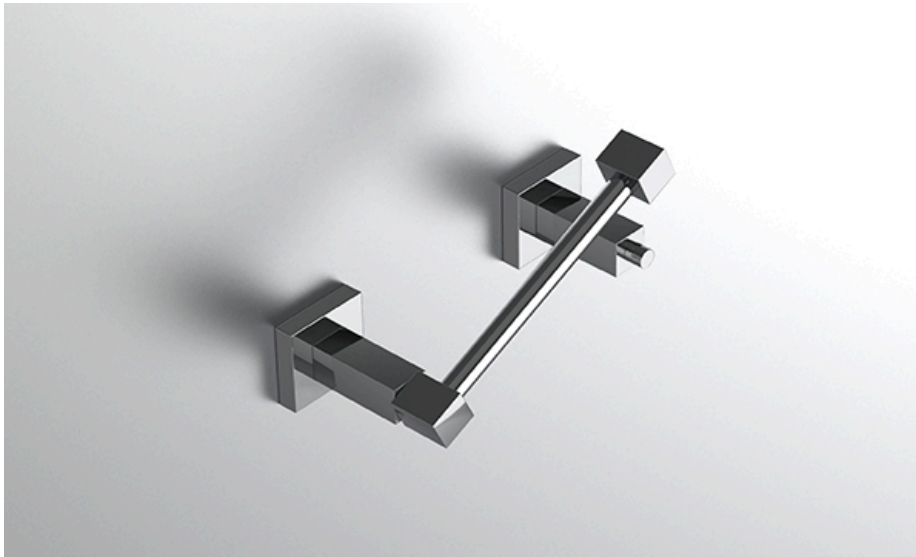

## FEATURES

- Premium 304 Grade Stainless Steel
- Solid Mount Construction
- Concealed Installation Hardware
- State of the art wall anchors included for installation on Dry wall or Tile

Dimensions in inches

FRONT

TOP

SIDE

NOTE: Dimensions subject to change without notice.